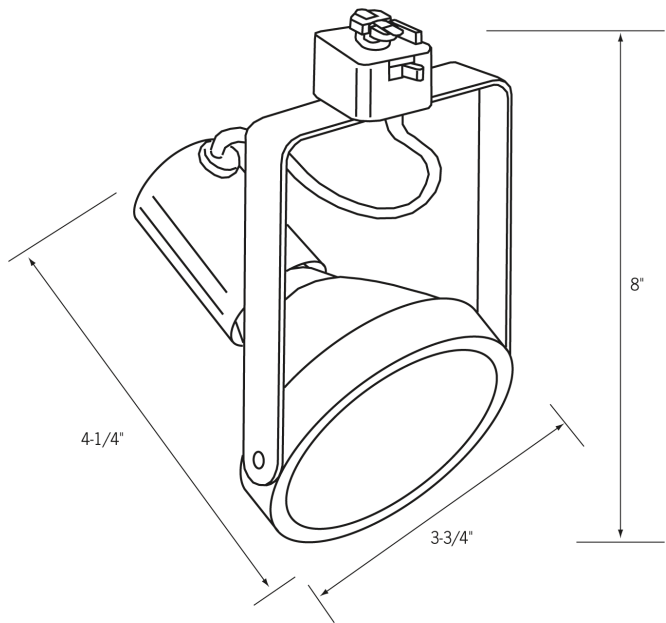

Date: _____ Type: _____

Client: _____

Project: _____

CTL830 Track Light

Line Voltage
Gimble ring style

- PAR30 gimble fixture with yoke mount
- Designed for maximum horizontal and vertical swivel for excellent aiming
- 75W PAR 30 lamp recommended
- Fixture available in white, black , UN Look™, or satin UN Look™ finishes
- UL listed fixture

Product Advantages:

- Versatile multidirectional line voltage fixture
- Holds desired position securely
- Uses variety of lamp styles to deliver desired effects

Related Products

Track

CLLA6 - End feed w/ cord & plug

CLLA2 - Mini connector

CLLA3 - Flexi-connector

Replacement lamps

CLLA12 - Straight/L connector

CLLA15 - T Connector

Power strips

Display Supply & Lighting, Inc.

Display Supply & Lighting, Inc.
1247 Norwood Avenue
Itasca, IL 60143 USA
TF 800.468.1488
P 630.285.9660
F 630.285.9670
www.dslgroup.com