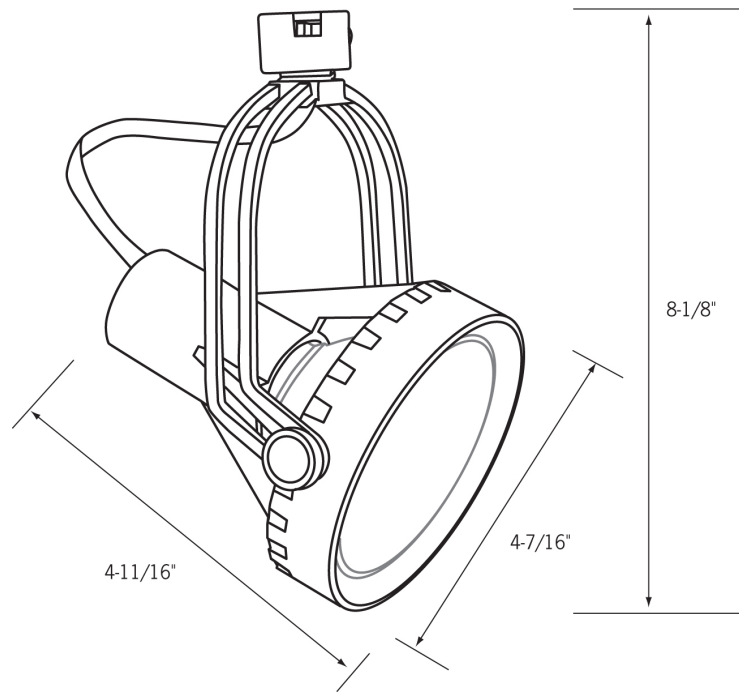

Date: _____ Type: _____
 Client: _____
 Project: _____

CTL8030 Track Light

PAR30 Saturna™

Line Voltage Track Fixture

- Elegant patented design with the superior performance of halogen lamps. (Patent # D 345,616)
- Die-cast aluminum housing with open back design for cooler operation.
- Dual-rail yoke design provides a “hi-tech”, less bulky look.
- Sure-Set yoke for precise aiming without tools and full 350° rotation.
- See separate specification sheet for low voltage versions of this uniquely designed track fixture (CTL8016 & CTL8016/TAL).
- Uses line voltage (120V) lamps for versatility and convenience.
- 75W max. PAR30, E26 medium base.
- All fixtures are equipped with a convenient on/off switch and polarity indicator.
- Available in black, white, silver or unfinished aluminum
- cULus listed.
- Suitable for dry locations.

Related Products

Track

CLLA6 - End feed w/ cord & plug

Replacement lamps

CLLA2 - Mini-connector

CLLA3 - Flexi-connector

CLLA12 - Straight/L connector

Power strips