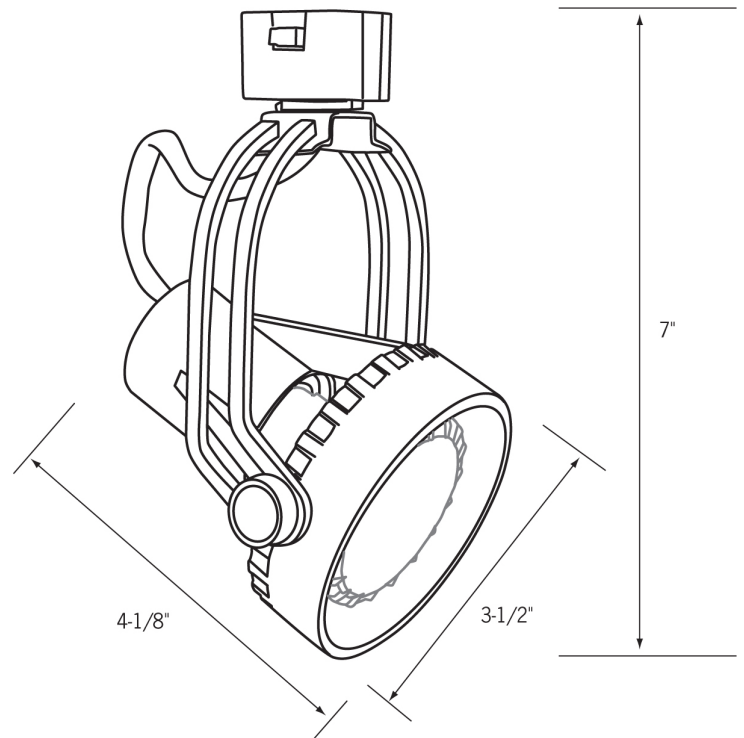

Date: _____ Type: _____

Client: _____

Project: _____

CTL8020 Track Light

PAR20 Saturna

Line Voltage Track Fixture

- Elegant patented design with the superior performance of halogen lamps. (Patent # D 345,616)
- Die-cast aluminum housing with open back design for cooler operation.
- Dual-rail yoke design provides a “hi-tech”, less bulky look.
- Sure-Set yoke for precise aiming without tools and full 350° rotation.
- See separate specification sheet for low voltage versions of this uniquely designed track fixture (CTL8016 & CTL8016/TAL).
- Uses line voltage (120V) lamps for versatility and convenience.
- 50W max. PAR20, E26 medium base lamp recommended.
- All fixtures are equipped with a convenient on/off switch and polarity indicator.
- cULus listed.
- Suitable for dry locations.

Related Products

Track

CLA6 - End feed w/ cord & plug

Replacement lamps

CLA2 - Mini-connector

CLA3 - Flexi-connector

CLA12 - Straight/L connector

Power strips