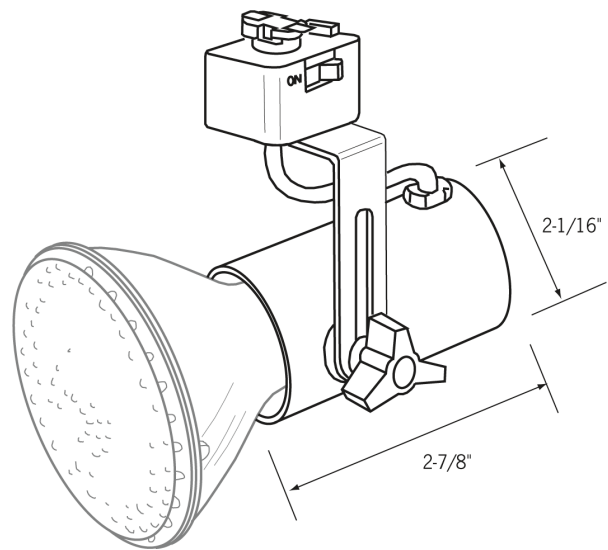

Related Products

Display Supply & Lighting, Inc.

Display Supply & Lighting, Inc.
1247 Norwood Avenue
Itasca, IL 60143 USA
TF 800.468.1488
P 630.285.9660
F 630.285.9670
www.dslgroup.com

Copyright © 2016 Display Supply & Lighting, Inc. All rights reserved. All brand or product names are trademarks or registered trademarks of their respective owners. Due to continuous improvements and innovations, specifications may change without notice.