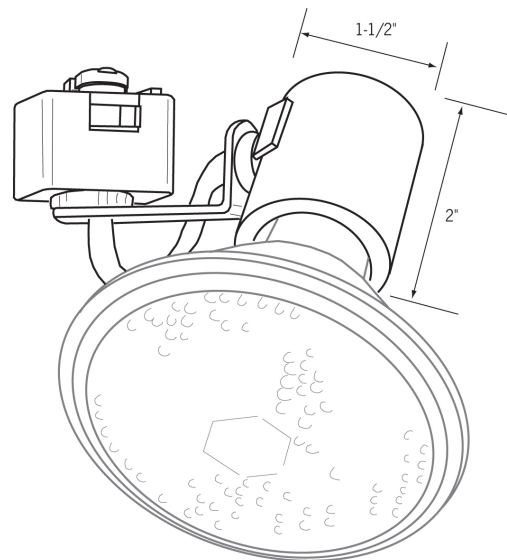

Date: _____ Type: _____

Client: _____

Project: _____

CLCTL602 Track Light

Universal Lampholder, Low Profile Side Swivel Line Voltage Track Fixture

- This fixture has a very low profile bracket that is well suited for close to ceiling or hidden applications.
- Side mounted socket bracket design reduces fixture depth.
- Sure-Set aiming adjustment holds set position accurately.
- May be track mounted or used in mono-point applications with the LA-18 mono-point accessory.
- Precise, rigid aiming and full 350°.
- Integral ON/OFF switch and track polarity indicator are standard.
- 50W PAR20, 75W PAR16, 75W PAR30 or 250W PAR38 lamps recommended.
- cULus listed.
- Suitable for dry locations.

Related Products

Track

CLA6 - End
feed w/ cord &
plug

CLA2 - Mini
connector

CLA3 -
Flexi-connector

Replacement
lamps

CLA12 -
Straight/L
connector

CLA15 - T
connector