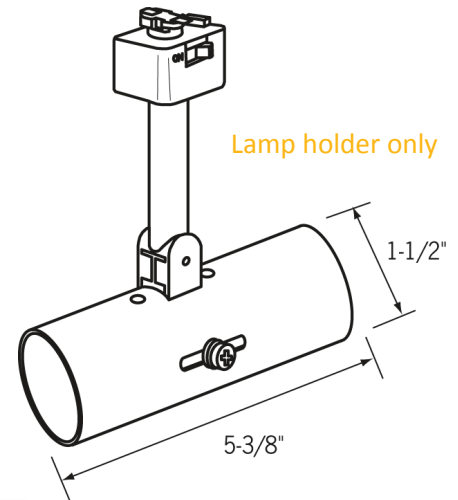

Display Supply & Lighting, Inc.

Display Supply & Lighting, Inc.
1247 Norwood Avenue
Itasca, IL 60143 USA
TF 800.468.1488
P 630.285.9660
F 630.285.9670
www.dslgroup.com

Copyright © 2016 Display Supply & Lighting, Inc. All rights reserved. All brand or product names are trademarks or registered trademarks of their respective owners. Due to continuous improvements and innovations, specifications may change without notice.