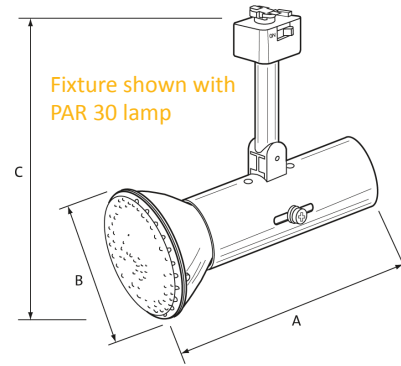

Date: _____ Type: _____
 Client: _____
 Project: _____

CTL600 Track Light

Line Voltage Universal Design

- Universal lamp holder with exposed lamp has adjustable socket position for proper seating of various lamp types
- Slim line stem with stable positioning to direct light where desired
- 250 watt PAR 38 lamp max.
- Fixture available in black, white, silver, polished chrome or polished brass finishes
- UL listed fixture

Product Advantages:

- Versatile multidirectional line voltage fixture
- Holds desired position securely
- Uses variety of lamp styles to deliver desired effects

	A	B	C
CTL600 fixture & lamp	8 3/8"	4 3/4"	10 1/8"
CTL600 w/ LA-30 shade	4 3/8"	8 3/8"	10 3/8"
CTL600 w/ LA-40 shade	5 5/8"	8 7/8"	11 1/4"

Related Products

Track

CLLA6 - End feed w/cord & plug

CLLA2 - Mini connector

CLLA3 - Flexible connector

Replacement lamps

CLLA12 - Straight/L connector

CLLA-30 - Shade