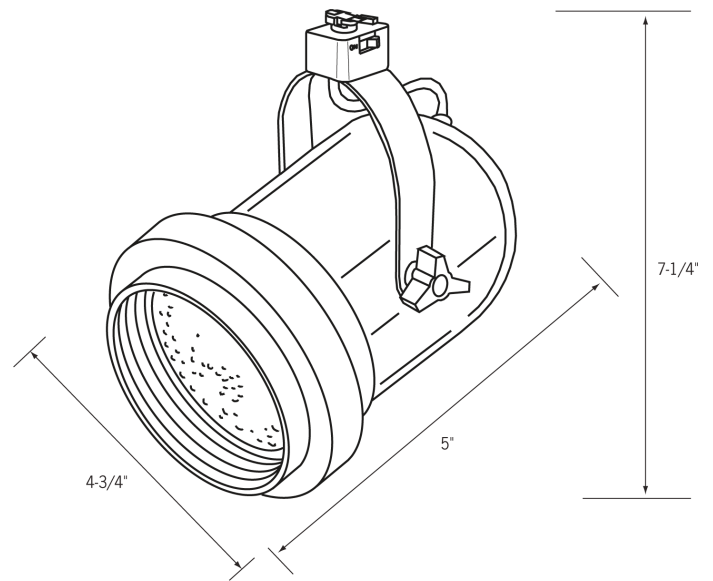

Date: _____ Type: _____
Client: _____
Project: _____

CTL520 Track Light

PAR20 Classic Bell

Track Fixture

- This classic design enhances any interior.
- Features a deep black phenolic baffle to provide accent lighting with exceptional visual comfort.
- 50W R20, 50W PAR20 or 60W A19 Lamp (max) - E26 Medium Base
- All styles are equipped with a convenient on/off switch and polarity indicator.
- cULus listed fixture. Suitable for dry locations.

Related Products

Track

CLA6 - End feed w/ cord & plug

CLA2 - Mini connector

CLA3 - Flexi-connector

Replacement lamps

CLA12 - Straight/L connector

CLA15 - T connector