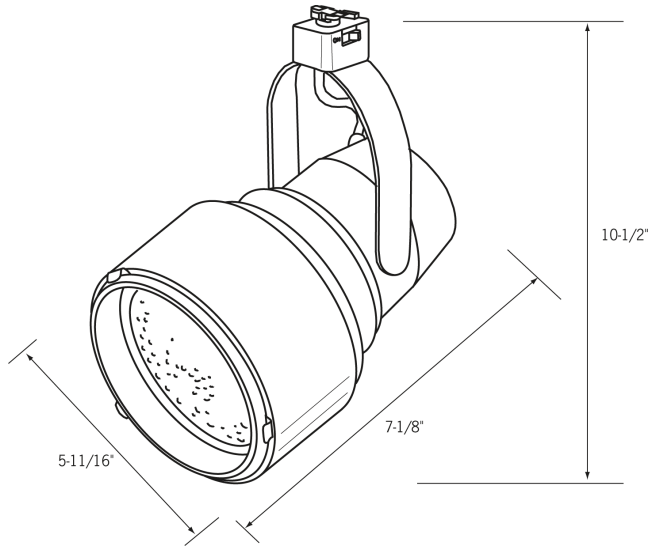

Date: _____ Type: _____
Client: _____
Project: _____

CTL5038 Track Light

Line Voltage Drama fixture

- Drama fixture with stepped back design and yoke mount
- Fixture design conceals lamp
- 250W PAR38 lamp recommended or LED option available
- Available in black, white or silver finishes
- UL listed fixture

Product Advantages:

- Versatile multidirectional line voltage fixture
- Holds desired position securely
- Uses variety of lamp styles to deliver desired effects

Related Products

Track

CLA6 - End feed w/ cord & plug