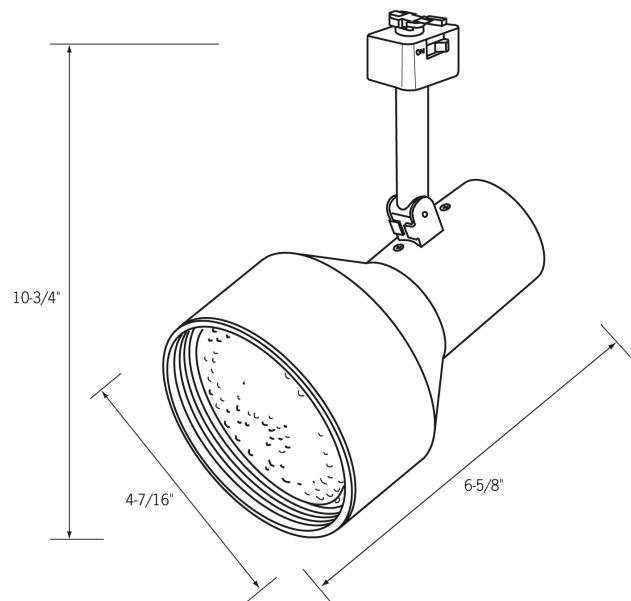

Date: _____ Type: _____

Client: _____

Project: _____

CTL330 Track Light

Line Voltage

Contemporary step-back cylinder

- Contemporary step-back styling
- Deep, black phenolic baffle to provide glare control
- 75 watt PAR 30 lamp max or LED option
- Available in black or white

Product Advantages:

- Versatile multidirectional line voltage fixture
- Holds desired position securely
- Uses variety of lamp styles to deliver desired effects

Related Products

Track

CLA6 - End feed w/ cord & plug

CLA2 - Mini connector

CLA3 - Flexi-connector

Replacement lamps

CLA12 - Straight/L connector

CLA15 - T Connector

Power strips

Display Supply & Lighting, Inc.

Display Supply & Lighting, Inc.
1247 Norwood Avenue
Itasca, IL 60143 USA
TF 800.468.1488
P 630.285.9660
F 630.285.9670
www.dslgroup.com