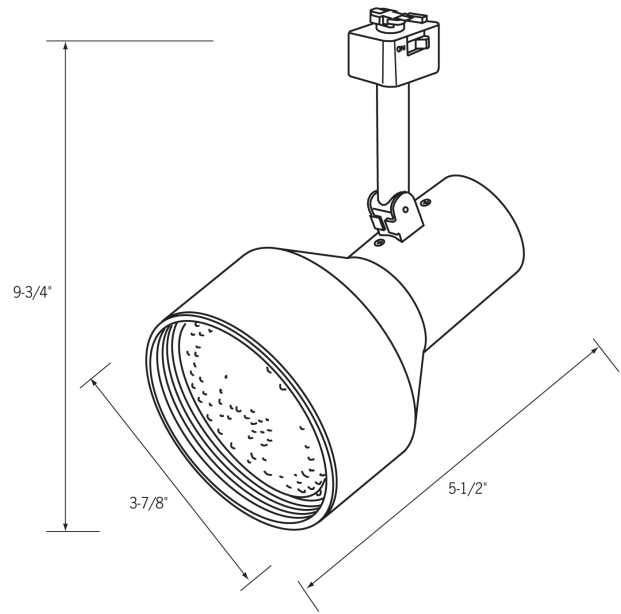

Date: _____ Type: _____
 Client: _____
 Project: _____

CTL320 Track Light

PAR20 Elite Step Cylinder

Line Voltage Track Fixture

- Contemporary step-back styling.
- Ideal for accent lighting in retail, commercial, or residential settings.
- Deep, black phenolic baffle conceals lamp and provides glare control.
- Integral ON/OFF switch and track polarity indicator are standard.
- 50W PAR20 or 75W R20 Lamp.
- cULus listed.
- Suitable for dry locations.

Related Products

			
CLLA2050N Transformer	Track	CLLA6 - End feed w/ cord & plug	Replacement lamps
			
CLLA2 - Mini- connector	CLLA3 - Flexi-connector	CLLA12 - Straight/L connector	Power strips

Display Supply & Lighting, Inc.
 1247 Norwood Avenue
 Itasca, IL 60143 USA
 TF 800.468.1488
 P 630.285.9660
 F 630.285.9670
 www.dslgroup.com