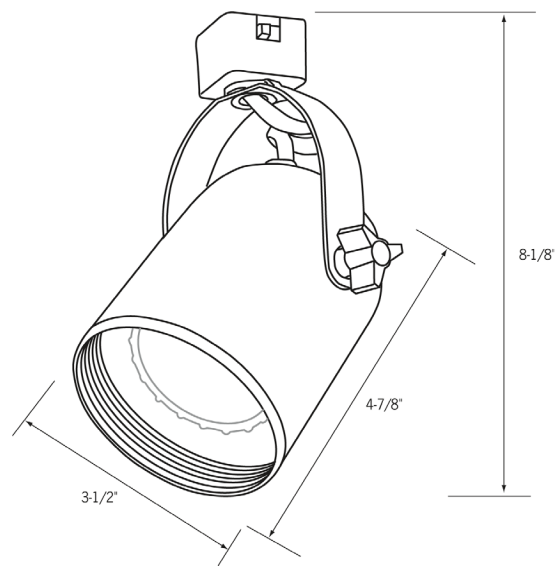

## CTL2220 Track Light

Line Voltage

Round back cylinder

- Compact round back cylinder with enclosed lamp and yoke mount
- Deep set black baffle conceals lamp and reduces glare
- Ideal for accent lighting in retail, commercial, or residential settings
- 50W PAR20 lamp recommended or LED option available
- Available in black or white
- UL listed fixture

### Product Advantages:

- Versatile multidirectional line voltage fixture
- Holds desired position securely
- Uses variety of lamp styles to deliver desired effects

### Related Products

Track

CLA6 - End feed w/ cord & plug

CLA2 - Mini connector

CLA3 - Flexi-connector

Replacement lamps

CLA12 - Straight/L connector

CLA15 - T Connector