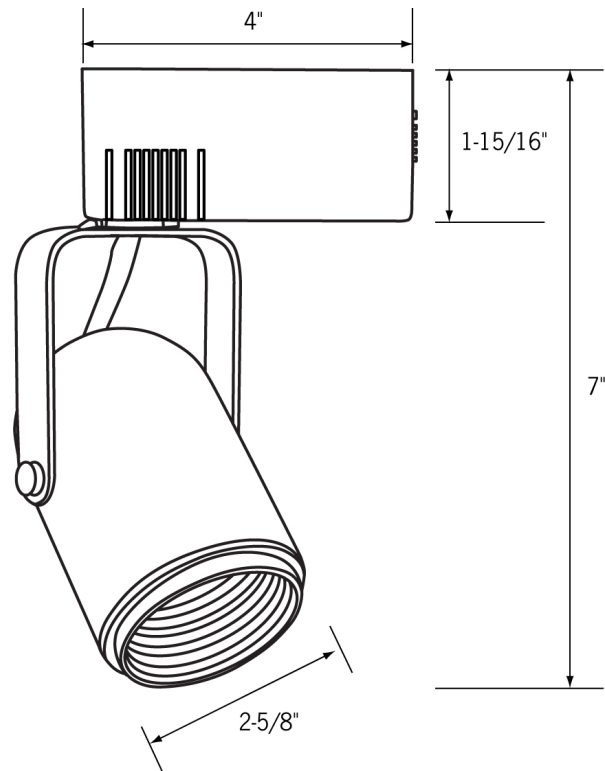

Date: _____ Type: _____

Client: _____

Project: _____

CTL216T Track Light

Low Voltage

Round back cylinder with transformer

- Round back cylinder with black baffle to control glare and conceal lamp
- Double steel side yoke holds fixture securely to provide accurate aiming of fixture
- 350° aiming
- 50W MR16 lamp maximum
- Transformer (120V/12V) encased in polycarbonate transformer housing
- Available in black or white
- UL listed fixture

Product Advantages:

- Versatile multidirectional low voltage fixture
- Holds desired position securely
- Uses MR16 lamp for good white light output

Related Products

CLLA2050N
Transformer

Track

CLLA6 - End
feed w/ cord &
plug

Replacement
lamps

CLLA2 - Mini-
connector

CLLA3 -
Flexi-connector

CLLA12 -
Straight/L
connector

Power strips

Display Supply & Lighting, Inc.

Display Supply & Lighting, Inc.
1247 Norwood Avenue
Itasca, IL 60143 USA
TF 800.468.1488
P 630.285.9660
F 630.285.9670
www.dslgroup.com