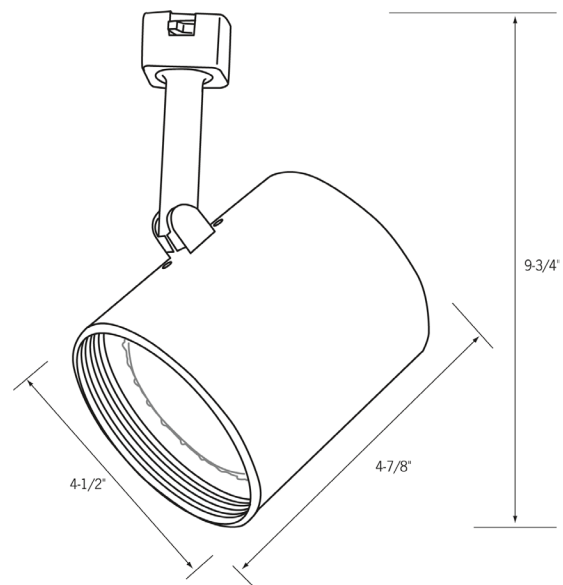

Date: _____ Type: _____

Client: _____

Project: _____

CTL2130 Track Light

Line Voltage

Flat back cylinder

- Compact flat back cylinder conceals lamp and reduces glare
- Slender stem mount
- Precise aiming and 350° rotation
- 75W Par30 lamp recommended or LED option available
- Available in black or white
- UL listed fixture

Product Advantages:

- Versatile multidirectional line voltage fixture
- Holds desired position securely
- Uses variety of lamp styles to deliver desired effects

Related Products

Track

CLA6 - End feed w/ cord & plug

CLA2 - Mini connector

CLA3 - Flexi-connector

Replacement lamps

CLA12 - Straight/L connector

CLA15 - T Connector

Power strips

Display Supply & Lighting, Inc.

Display Supply & Lighting, Inc.
1247 Norwood Avenue
Itasca, IL 60143 USA
TF 800.468.1488
P 630.285.9660
F 630.285.9670
www.dslgroup.com