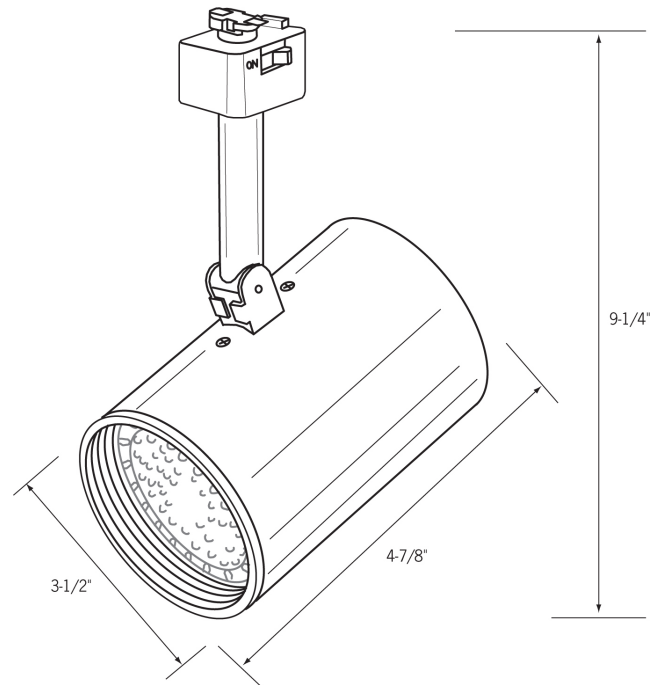

Date: _____ Type: _____

Client: _____

Project: _____

CLCTL2120 Track Light

PAR20 Compact Flat Back Cylinder

Line Voltage

- Modern flat back design presents a crisp, high-tech silhouette.
- Deep set, black baffle provides lamp concealment for visual comfort.
- Integral ON/OFF switch and track polarity indicator are standard.
- Precise, rigid aiming. Full 350° rotation.
- Slender stem mount conceals wiring.
- 50W PAR20 Lamp (max.)
- Available in black and white
- cULus listed.
- Suitable for dry locations.

Related Products

Track

CLLA6 - End feed w/ cord & plug

CLLA2 - Mini connector

CLLA3 - Flexi-connector

Replacement lamps

CLLA12 - Straight/L connector

CLLA15 - T connector