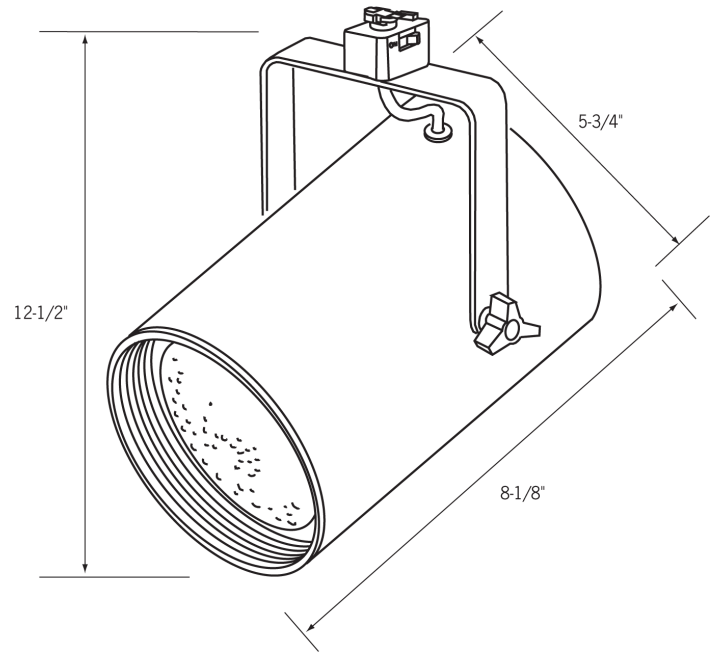

Date: _____ Type: _____
Client: _____
Project: _____

CLCTL140 Track Light

PAR38 Flat Back Cylinder

Line Voltage

- Modern flat back design for a crisp, high-tech silhouette.
- Deep set black baffle provides lamp concealment for visual comfort.
- Specular white reflective interior assures maximum lamp efficiency when used with an A-Lamp.
- Yolk mount to provide a complementary balanced appearance.
- Precise, rigid aiming and full 350° rotation.
- 250W PAR38 or 120W BR40 (max)
- Convenient on/off switch and polarity indicator are standard.
- cULus listed.
- Suitable for dry locations.

Related Products

Track

CLA6 - End feed w/ cord & plug

CLA2 - Mini connector

CLA3 - Flexi-connector

Replacement lamps

CLA12 - Straight/L connector

CLA15 - T connector