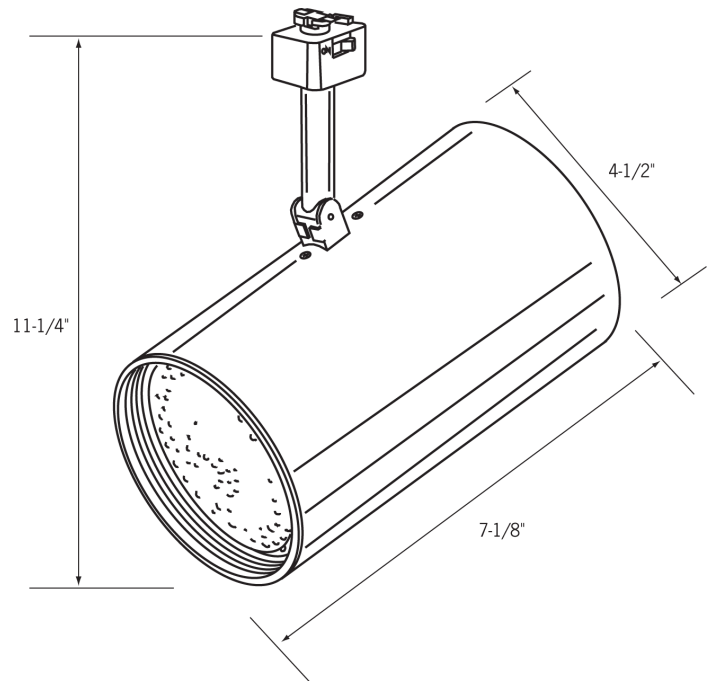

## CLCTL130 Track Light

### PAR30LN Flat Back Cylinder

#### Line Voltage

- Modern flat back design for a crisp, high-tech silhouette.
- Deep set black baffle provides lamp concealment for visual comfort.
- Fixtures are available in black or white
- Specular white reflective interior assures maximum lamp efficiency when used with an A-Lamp.
- Slender stem mount to conceal wiring.
- Precise, rigid aiming and full 350° rotation.
- 100W A19, 75W PAR30 or 65W BR30 (max)
- Long neck PAR30 or BR30 lamps are recommended.
- Convenient on/off switch and polarity indicator are standard.
- cULus listed.
- Suitable for dry locations.