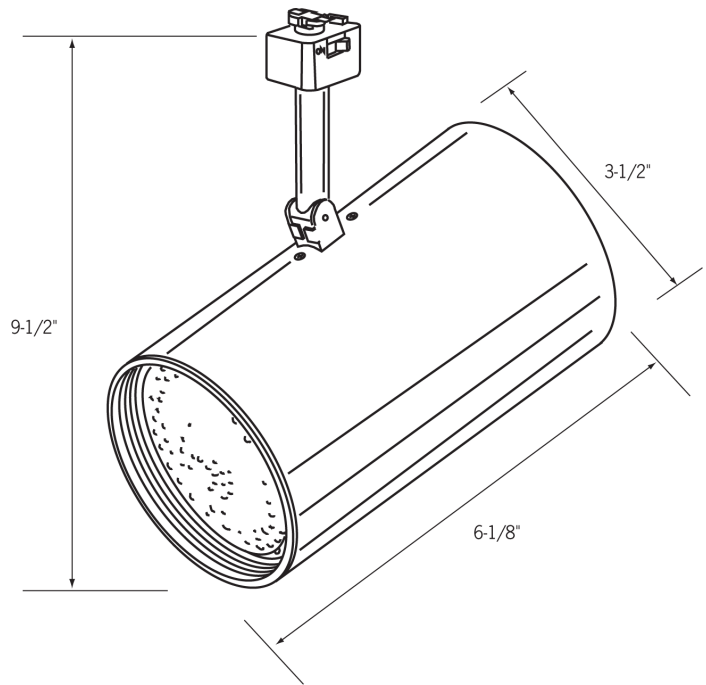

Date: _____ Type: _____

Client: _____

Project: _____

CLCTL120 Track Light

PAR20 Flat Back Cylinder

Line Voltage

- Modern flat back design for a crisp, high-tech silhouette.
- Deep set black baffle provides lamp concealment for visual comfort.
- Fixtures are available in black or white
- Specular white reflective interior assures maximum lamp efficiency when used with an A-Lamp.
- Slender stem mount to conceal wiring.
- Precise, rigid aiming and full 350° rotation.
- 75W R20 or 50W PAR20 (max)
- Convenient on/off switch and polarity indicator are standard.
- cULus listed.
- Suitable for dry locations.

Related Products

Track

CLA6 - End feed w/ cord & plug

CLA2 - Mini connector

CLA3 - Flexi-connector

Replacement lamps

CLA12 - Straight/L connector

CLA15 - T connector