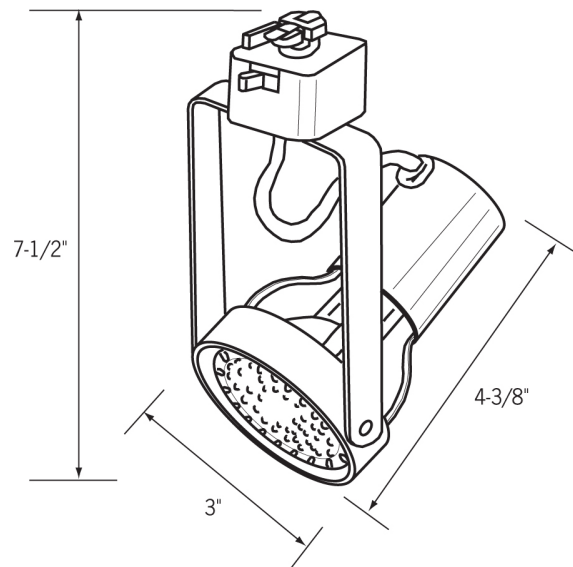

Date: _____ Type: _____

Client: _____

Project: _____

CLCTL2820 Track Light

2-Plane gimbal design
Line Voltage Track Fixture

- 2-Plane gimbal design permits maximum horizontal and vertical swivel for excellent aiming.
- "Sure-Set" yoke holds the fixture firmly in place.
- Integral ON/OFF switch and track polarity indicator are standard.
- Will accept (1) LF20 86MM lens by using FA-28 black accessory mounting clips.
- (1) 50W PAR20 Lamp (max.)
- cULus listed.
- Suitable for dry locations.

Related Products

Track

CLLA6 - End feed w/ cord & plug

CLLA2 - Mini connector

CLLA3 - Flexi-connector

Replacement lamps

CLLA12 - Straight/L connector

CLLA15 - T connector