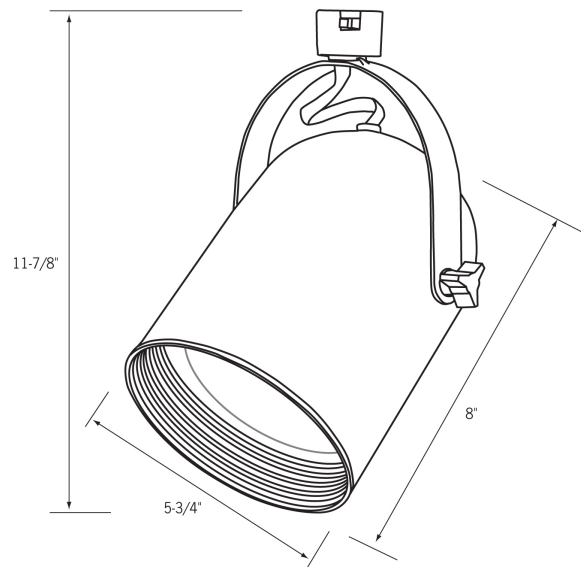

Date: _____ Type: _____

Client: _____

Project: _____

CLCTL240 Track Light

PAR38 Round Back Cylinder

Line Voltage Track Fixture

- Round back design gives a softer look.
- Ideal for accent lighting in retail, commercial, or residential settings.
- Deep, black phenolic baffle to conceal lamp and provide glare control.
- Integral ON/OFF switch and track polarity indicator are standard.
- (1) 250W PAR38 Lamp
- cULus listed.
- Suitable for dry locations.

Related Products

Track

CLLA6 - End feed w/ cord & plug

CLLA2 - Mini connector

CLLA3 - Flexi-connector

Replacement lamps

CLLA12 - Straight/L connector

CLLA15 - T connector