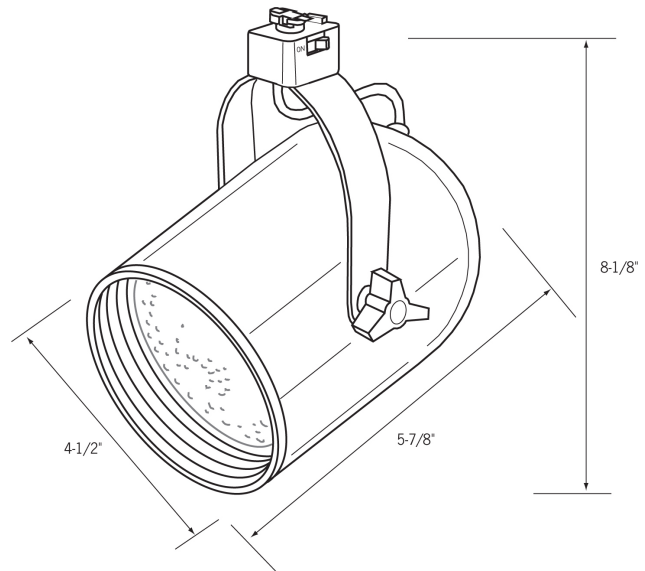

### PAR30 Compact Round Back Cylinder

#### Line Voltage Track Fixture

- Round back design gives a softer look.
- Ideal for accent lighting in retail, commercial, or residential settings.
- Deep, black phenolic baffle to conceal lamp and provide glare control.
- Integral ON/OFF switch and track polarity indicator are standard.
- 75W PAR30 Lamp (max.)
- cULus listed.
- Suitable for dry locations.