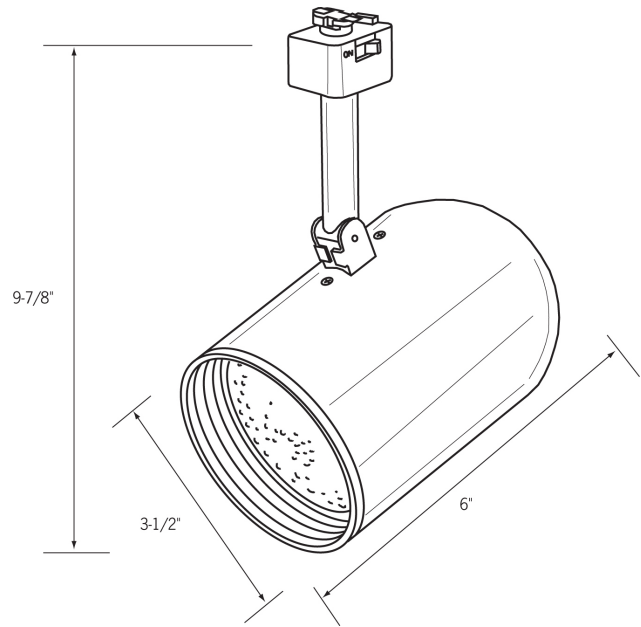

Date: _____ Type: _____
Client: _____
Project: _____

CLCTL220 Track Light

PAR20 Round Back Cylinder

Line Voltage Track Fixture

- Round back design gives a softer look.
- Ideal for accent lighting in retail, commercial, or residential settings.
- Deep, black phenolic baffle to conceal lamp and provide glare control.
- Integral ON/OFF switch and track polarity indicator are standard.
- 50W PAR20 Lamp
- cULus listed.
- Suitable for dry locations.

Related Products

Track

CLLA6 - End feed w/ cord & plug

CLLA2 - Mini connector

CLLA3 - Flexi-connector

Replacement lamps

CLLA12 - Straight/L connector

CLLA15 - T connector