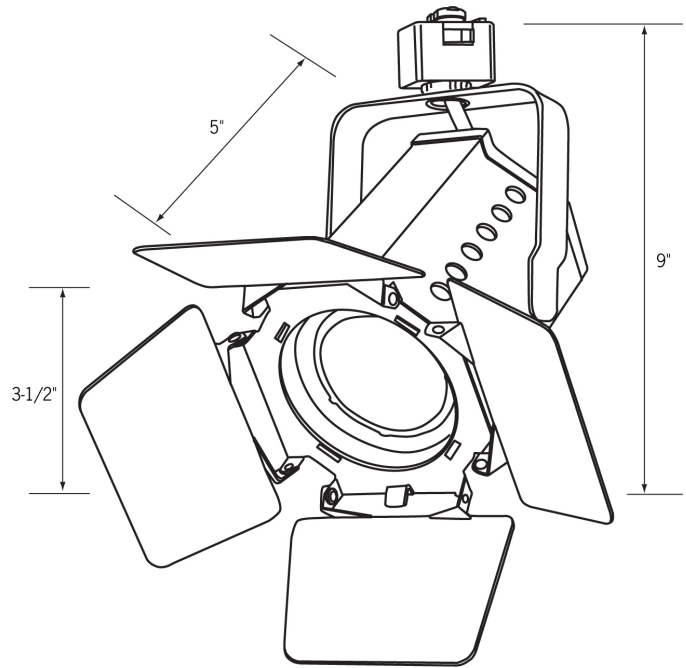

## CTL9020 Track Light

Line Voltage

Theatrical fixture

- Theatrical stage light design creates an exciting “on stage” look.
- Built-in barn doors provide excellent cut-off and light control.
- Integral ON/OFF switch and track polarity indicator are standard.
- Available in black, white or silver finish
- Use FA-9020 accessory clips to hold (1) LF20 lens.
- 50W PAR20 Lamp (max.) 120V, E26 medium base.
- Available in black, white or silver
- cULus listed.
- Suitable for dry locations.

### Related Products

Track

CLA6 - End feed w/ cord & plug

Replacement lamps

CLA2 - Mini connector

CLA3 - Flexi-connector

CLA12 - Straight/L connector

CLA15 - T connector