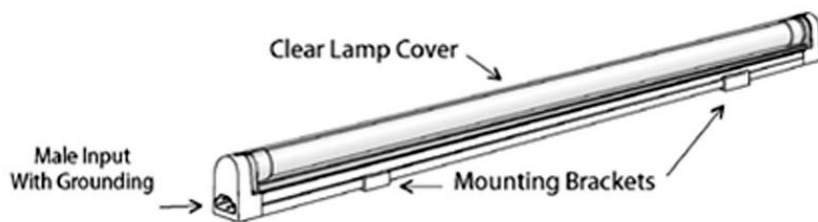

T-5 Series

FLGT512	8 watt	12.375" x 0.875" x 1.625"

Display Supply & Lighting, Inc.

Display Supply & Lighting, Inc.
1247 Norwood Avenue
Itasca, IL 60143 USA
TF 800.468.1488
P 630.285.9660
F 630.285.9670
www.dslgroup.com

Copyright © 2024 Display Supply & Lighting, Inc. All rights reserved. All brand or product names are trademarks or registered trademarks of their respective owners. Due to continuous improvements and innovations, specifications may change without notice.