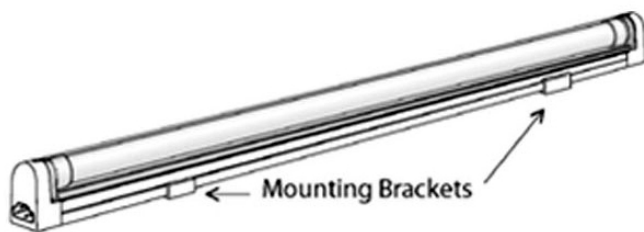

Display Supply & Lighting, Inc.

Display Supply & Lighting, Inc.
1247 Norwood Avenue
Itasca, IL 60143 USA
TF 800.468.1488
P 630.285.9660
F 630.285.9670
www.dslgroup.com

Copyright © 2024 Display Supply & Lighting, Inc. All rights reserved. All brand or product names are trademarks or registered trademarks of their respective owners. Due to continuous improvements and innovations, specifications may change without notice.