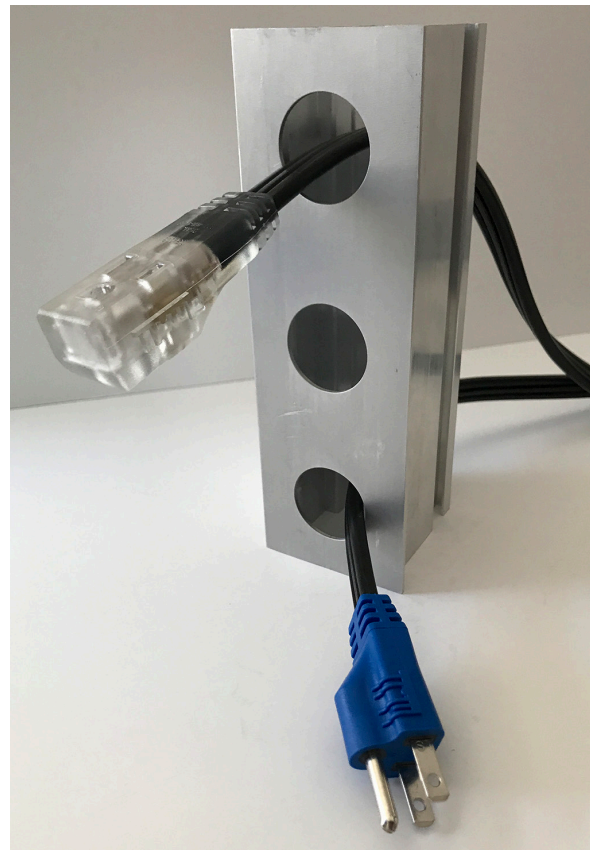

Date: _____ Type: _____

Client: _____

Project: _____

Specialty Flat Cable Extension Cord

with mini male and female ends

CORDXX14/3FLMINIENDS

Specialty flat extension cord made with mini male and female ends to fit through 29mm holes in extrusions used in the trade show industry.

- Cord has been designed and priced to be used for daily general use or for the specialty application to fit through a 29mm hole.
- Rather than female end accepting plugs from the end, this cord is designed for cords to be plugged into the top of the female end.
- Male end will be blue and female end is clear with an LED indicator light inside. When power is on, LED lights up.
- 14/3 SPT-3 flat black cable, (approved for trade show use)
- Available in 15', 25', 50', 75' and 100' long cords.
- Product designed and developed by DS&L.