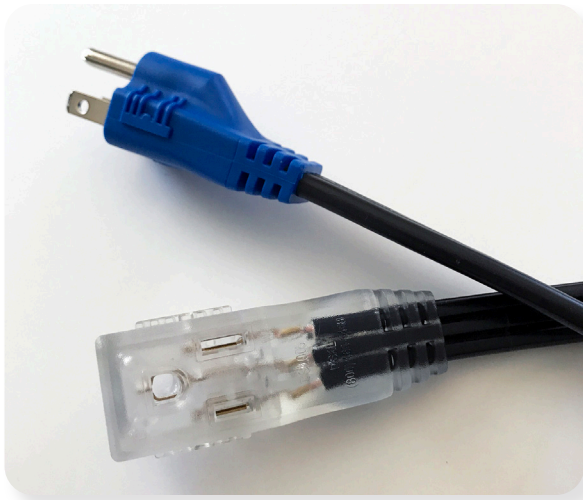

Date: _____ Type: _____

Client: _____

Project: _____

Specialty Flat Cable Extension Cord

with mini male and female ends

CORDXX14/3FLMINIENDS

Specialty flat extension cord made with mini male and female ends to fit through 29mm holes in extrusions used in the trade show industry.

- Cord has been designed and priced to be used for daily general use or for the specialty application to fit through a 29mm hole.
- Rather than female end accepting plugs from the end, this cord is designed for cords to be plugged into the top of the female end.
- Male end will be blue and female end is clear with an LED indicator light inside. When power is on, LED lights up.
- 14/3 SPT-3 flat black cable, (approved for trade show use)
- Available in 15', 25', 50', 75' and 100' long cords.
- Product designed and developed by DS&L.