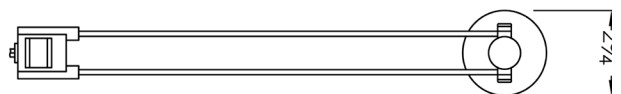

Date: _____ Type: _____
 Client: _____
 Project: _____

LV-PERF2500XX-PSLED

SkandaLights® Arm Light
 Low voltage arm light - spot

Designed to deliver high quality spot lighting to desired areas

- Rugged perforated metal fixture head
- Fixture head design aids in dissipation of heat
- 10' power cord permanently attached - plugs into a transformer with integrated 3 prong plug
- Available in black or silver
- 5000K MR-16 LED lamp included
- Over 50 clamps/clip styles available
- European design combined with outstanding range of motion to direct light where desired
- Designed to use LED MR-16 lamp to deliver good white light to illuminate desired area
- Mounts to virtually any application with over 50 clamp/clip styles available
- ETL listed fixture
- Okay for use at facilities in Las Vegas with lighting restrictions