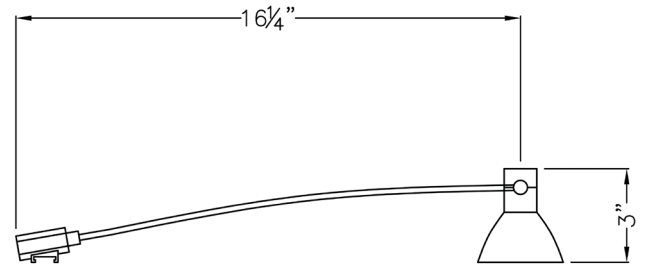

Date: _____ Type: _____
 Client: _____
 Project: _____

LV-PERF2500XX-PSLED

SkandaLights® Arm Light
 Low voltage arm light - spot

Designed to deliver high quality spot lighting to desired areas

- Rugged perforated metal fixture head
- Fixture head design aids in dissipation of heat
- 10' power cord permanently attached - plugs into a transformer with integrated 3 prong plug
- Available in black or silver
- 5000K MR-16 LED lamp included
- Over 50 clamps/clip styles available
- European design combined with outstanding range of motion to direct light where desired
- Designed to use LED MR-16 lamp to deliver good white light to illuminate desired area
- Mounts to virtually any application with over 50 clamp/clip styles available
- ETL listed fixture
- Okay for use at facilities in Las Vegas with lighting restrictions