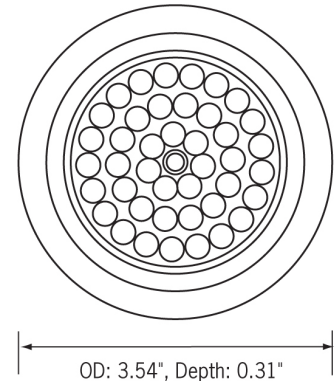

Date: _____ Type: _____
 Client: _____
 Project: _____

LED Puck Light

SMP30-K, 40K or 50K

Low Profile surface mount

Low profile surface mount puck light is designed to deliver soft diffused lighting to desired areas

- Easy to install with plug and play connectors
- Each puck includes 36" cord with female connector
- Fixture comes with interchangeable clear and frosted lenses. To swap out lens, undo the screws on back side of puck, remove clear lens, put frosted lens in its place and replace screws.
- LED color temperatures available: cool white (5000K), neutral white (4000K) or warm white (3000K)
- Lumen Output: 250 Lm (clear lens), 200 Lm (frosted lens)
- To be used with plug and play power supply 120VAC/12VDC
- Surface mount with included center mount screw
- Available in black, white, or silver finishes
- 42 LEDs (3W total)
- UL Listed
- Driver NOT included