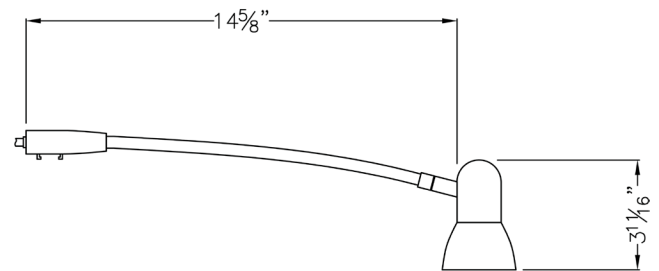

- No Transformer needed
- Rugged metal fixture head
- Round cone shaped design
- 6.5' 3 wire permanently attached power cord
- Available in black or silver
- Mounts to virtually any application with over 50 clamp/clip styles available
- Outstanding range of motion to direct light where desired
- Fixture head design aids in dissipation of heat
- ETL listed fixture
- Okay for use at facilities in Las Vegas with lighting restrictions