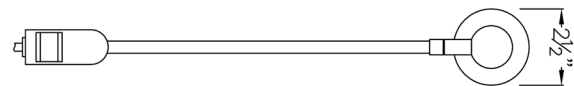

- No Transformer needed
- Rugged metal fixture head
- Round cone shaped design
- 6.5' 3 wire permanently attached power cord
- Available in black or silver
- Mounts to virtually any application with over 50 clamp/clip styles available
- Outstanding range of motion to direct light where desired
- Fixture head design aids in dissipation of heat
- ETL listed fixture
- Okay for use at facilities in Las Vegas with lighting restrictions