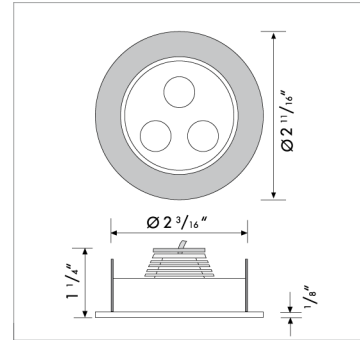

Date: _____ Type: _____

Client: _____

Project: _____

HERALEDHO

High Output LED Spotlights

High Output Swivel And Non-Swivel LED Spotlights

Hera's new swivel and non-swivel HO-LED Spots are ideal for applications where high levels of LED light are desired and minimal installation dimensions are not so important. The spotlights feature integrated 3 x 1 W high power LEDs with full LED optics. HO-LED Spots are perfect for displays, larger showcases and even soffits.

HERALEDHO1

HERALEDHO2

Product-Features

- High quality, brushed aluminum housing
- Swivel (+/- 20 degrees) and non-swivel version available
- 3 x 1 W high power LEDs with full LED optics
- Available with cool white or warm white LEDs
- Recess depth 1 1/8" non-swivel, 1 1/16" swivel
- Friction fit
- Attached 79" connecting cable with plug-in connector
- To be used with 350 mA constant current DC converter
- Additional LED connecting cables are available in 36" and 72"
- Dimmable with available accessories