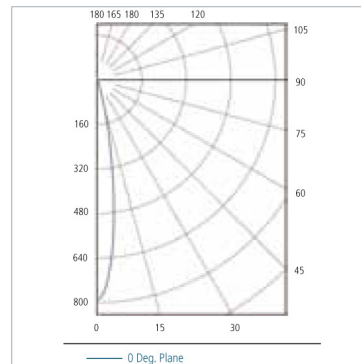

HERALEDHO1CW

HERALEDHO1

Warm White

Finish	Code No.
Stainless Steel	HERALEDHO1WW

HERALEDHO2

Warm White

Finish	Code No.
Stainless Steel	HERALEDHO2WW

Cool White

Finish	Code No.
Stainless Steel	HERALEDHO1CW

Cool White

Finish	Code No.
Stainless Steel	HERALEDHO2CW

Cables

Description	Code No.
Connecting Cable 36"	HERALEDCC36
Connecting Cable 72"	HERALEDCC72

LED Power Supply

Description	Code No.
Constant Current Driver 9 Watt	HERALEDPS10
Dimmable Constant Current Driver 18 Watt	HERALEDPS18/DIM
LED Dimmer Controller	HERALEDDIMCONTROL