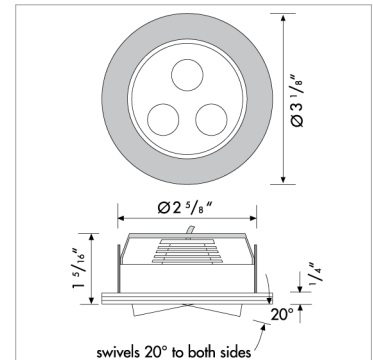

Date: _____ Type: _____

Client: _____

Project: _____

HERALEDHO

High Output LED Spotlights

High Output Swivel And Non-Swivel LED Spotlights

Hera's new swivel and non-swivel HO-LED Spots are ideal for applications where high levels of LED light are desired and minimal installation dimensions are not so important. The spotlights feature integrated 3 x 1 W high power LEDs with full LED optics. HO-LED Spots are perfect for displays, larger showcases and even soffits.

HERALEDHO1

HERALEDHO2

Product-Features

- High quality, brushed aluminum housing
- Swivel (+/- 20 degrees) and non-swivel version available
- 3 x 1 W high power LEDs with full LED optics
- Available with cool white or warm white LEDs
- Recess depth 1 1/8" non-swivel, 1 1/16" swivel
- Friction fit
- Attached 79" connecting cable with plug-in connector
- To be used with 350 mA constant current DC converter
- Additional LED connecting cables are available in 36" and 72"
- Dimmable with available accessories