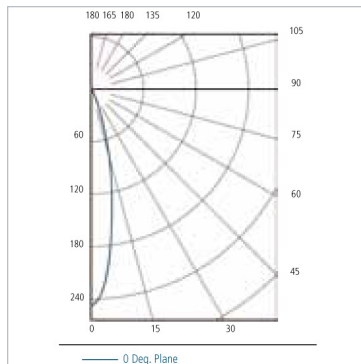

HERALEDHO

High Output LED Spotlights

Date: _____ Type: _____

Client: _____

Project: _____

HERALEDHO2WW