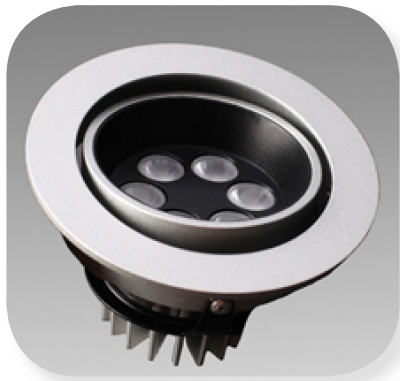

Date: _____ Type: _____

Client: _____

Project: _____