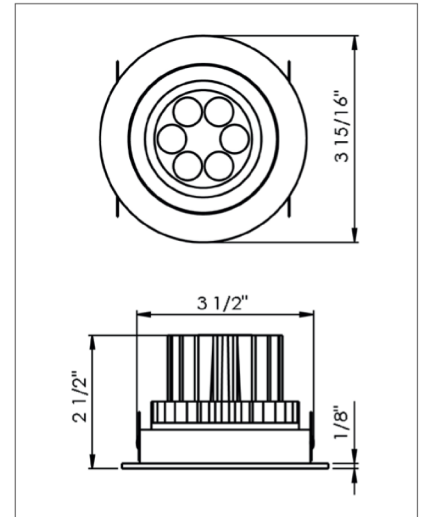

- New and Improved:**
- Smaller Mounting Hole Diameter
  - Improved Swivel
  - Higher Power, 7.2 W
  - Dimmable using PSLED/Dim
  - Reduced Glare Factor

### Product-Features

- 360 degree swivel
- Recess depth 3"
- Energy Efficient, uses only 7.2 W
- Available with cool white or warm white LEDs
- Stainless steel
- Attached 79" connecting cable with plug in connector
- To be used with 350 mA constant current DC converter
- Dimmable using the PSLED/DIM