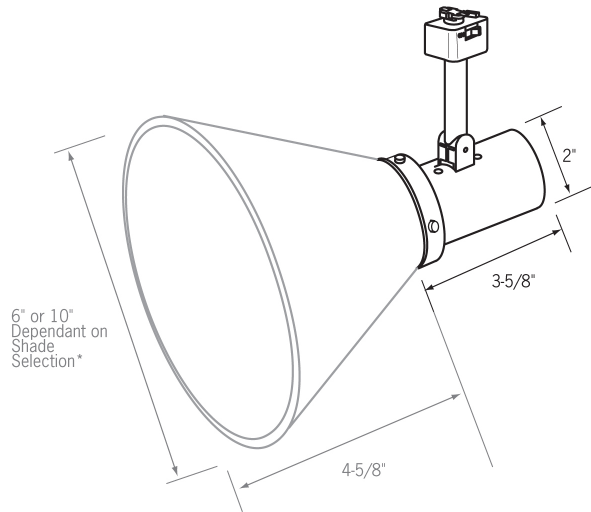

Date: _____ Type: _____
 Client: _____
 Project: _____

CLCTL619 Track Light

Decorator Series

Line Voltage Track Fixture

- Mix and match components to suit the design and color scheme.
- Lampholder features a slender stem mount.
- May be track mounted or use as mono-point with optional LA-18.I.
- Integral ON/OFF switch and track polarity indicator are standard.
- Max. Lamp - (1) 100W A19 Lamp; 120V, E26 medium base.
- 6" and 10" glass shades are available in frosted or clear ribbed and cased green. Glass shades sold separately.
- cULus listed.
- Suitable for dry locations.

*Glass Shade sold separately.

Related Products

Track

CLA6 - End feed w/ cord & plug

CLA2 - Mini connector

CLA3 - Flexi-connector

CLA12 - Straight/L connector

CLA15 - T connector