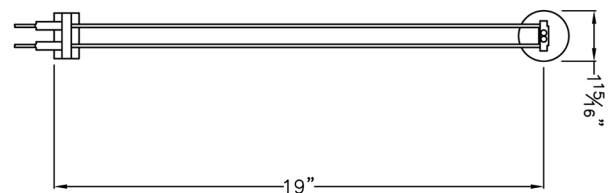

## SkandaLights® Arm Light

Low voltage arm light - spot

Designed to deliver high quality spot lighting to desired areas

- Wave shaped arm light with the versatility of a SkandaLights® base
- Mounts to virtually any application with over 50 clamp/clip styles available
- Wave shaped twin arms are 18" long with 3" arc
- Arms slide through clamp to desired mounting position
- Fixture head rotates 330 degrees
- 12 volt transformer with integrated 3 wire plug
- MR16 accessories available to dress up the look of the fixture head
- 50 watt MR-16 lamp maximum
- Tremendous flexibility in adjusting light to where user needs it to be
- ETL listed fixture
- Okay for use at facilities in Las Vegas with lighting restrictions