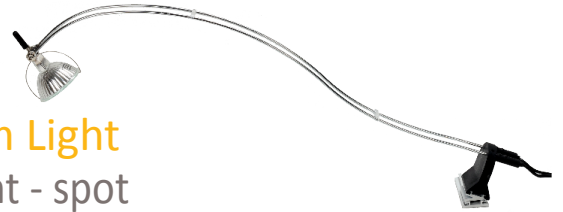

## SkandaLights® Arm Light

Low voltage arm light - spot

Designed to deliver high quality spot lighting to desired areas

- Wave shaped arm light with the versatility of a SkandaLights® base
- Mounts to virtually any application with over 50 clamp/clip styles available
- Wave shaped twin arms are 18" long with 3" arc
- Arms slide through clamp to desired mounting position
- Fixture head rotates 330 degrees
- 12 volt transformer with integrated 3 wire plug
- MR16 accessories available to dress up the look of the fixture head
- 50 watt MR-16 lamp maximum
- Tremendous flexibility in adjusting light to where user needs it to be
- ETL listed fixture
- Okay for use at facilities in Las Vegas with lighting restrictions