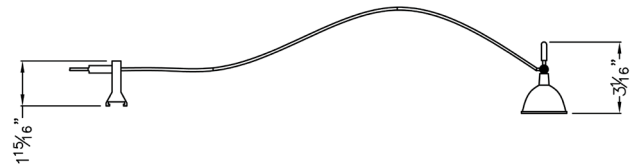

## SkandaLights® Arm Light

Low voltage arm light - spot

Designed to deliver high quality spot lighting to desired areas

- Wave shaped arm light with the versatility of a SkandaLights® base
- Mounts to virtually any application with over 50 clamp/clip styles available
- Wave shaped twin arms are 18" long with 3" arc
- Arms slide through clamp to desired mounting position
- Fixture head rotates 330 degrees
- 12 volt transformer with integrated 3 wire plug
- MR16 accessories available to dress up the look of the fixture head
- 50 watt MR-16 lamp maximum
- Tremendous flexibility in adjusting light to where user needs it to be
- ETL listed fixture
- Okay for use at facilities in Las Vegas with lighting restrictions