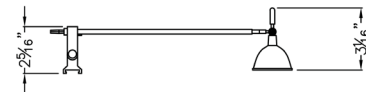

Date: _____ Type: _____
 Client: _____
 Project: _____

SK-Telescope

SkandaLights® Telescoping Arm Light

Low voltage arm light - spot

Designed to deliver high quality spot lighting to desired areas

- Telescoping arm light combined with the versatility of a SkandaLights® base
- Mounts to virtually any application with over 50 clip and clamp style available
- Twin telescoping arms adjust from 9" to 25"
- Arm angles up to 160 degrees and fixture head rotates 330 degrees
- 12 volt transformer with integrated 3 wire plug
- 50 watt MR-16 maximum
- Tremendous flexibility in adjusting light to where user needs it to be
- MR16 accessories available to dress up the look of the fixture head
- ETL listed fixture
- Okay for use at facilities in Las Vegas with lighting restrictions