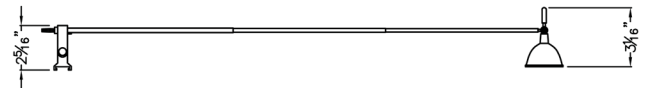

Date: _____ Type: _____
 Client: _____
 Project: _____

SK-Telescope

SkandaLights® Telescoping Arm Light

Low voltage arm light - spot

Designed to deliver high quality spot lighting to desired areas

- Telescoping arm light combined with the versatility of a SkandaLights® base
- Mounts to virtually any application with over 50 clip and clamp style available
- Twin telescoping arms adjust from 9" to 25"
- Arm angles up to 160 degrees and fixture head rotates 330 degrees
- 12 volt transformer with integrated 3 wire plug
- 50 watt MR-16 maximum
- Tremendous flexibility in adjusting light to where user needs it to be
- MR16 accessories available to dress up the look of the fixture head
- ETL listed fixture
- Okay for use at facilities in Las Vegas with lighting restrictions