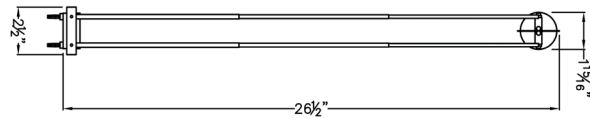

Date: _____ Type: _____
 Client: _____
 Project: _____

SK-Telescope

SkandaLights® Telescoping Arm Light

Low voltage arm light - spot

Designed to deliver high quality spot lighting to desired areas

- Telescoping arm light combined with the versatility of a SkandaLights® base
- Mounts to virtually any application with over 50 clip and clamp style available
- Twin telescoping arms adjust from 9" to 25"
- Arm angles up to 160 degrees and fixture head rotates 330 degrees
- 12 volt transformer with integrated 3 wire plug
- 50 watt MR-16 maximum
- Tremendous flexibility in adjusting light to where user needs it to be
- MR16 accessories available to dress up the look of the fixture head
- ETL listed fixture
- Okay for use at facilities in Las Vegas with lighting restrictions