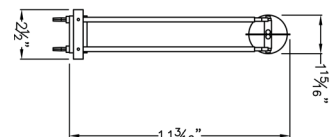

Date: _____ Type: _____
 Client: _____
 Project: _____

SK-Telescope

SkandaLights® Telescoping Arm Light

Low voltage arm light - spot

Designed to deliver high quality spot lighting to desired areas

- Telescoping arm light combined with the versatility of a SkandaLights® base
- Mounts to virtually any application with over 50 clip and clamp style available
- Twin telescoping arms adjust from 9" to 25"
- Arm angles up to 160 degrees and fixture head rotates 330 degrees
- 12 volt transformer with integrated 3 wire plug
- 50 watt MR-16 maximum
- Tremendous flexibility in adjusting light to where user needs it to be
- MR16 accessories available to dress up the look of the fixture head
- ETL listed fixture
- Okay for use at facilities in Las Vegas with lighting restrictions