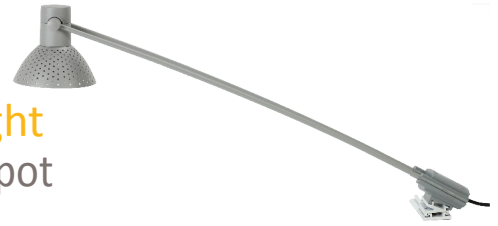

Date: _____ Type: _____
Client: _____
Project: _____

LV-PERF

SkandaLights® Arm Light

Low voltage arm light - spot

Designed to deliver high quality spot lighting to desired areas

- Rugged perforated metal fixture head
- Fixture head design aids in dissipation of heat
- 10' power cord permanently attached - plugs into a transformer with integrated 3 prong plug
- Available in black or silver
- 50 watt MR-16 covered glass lamp included
- Over 50 clamps/clip styles available
- European design combined with outstanding range of motion to direct light where desired
- Designed to use MR-16 lamp to deliver good white light to illuminate desired area
- Mounts to virtually any application with over 50 clamp/clip styles available
- ETL listed fixture
- Okay for use at facilities in Las Vegas with lighting restrictions

Related Products

Clips & clamps

Replacement lamps

Transformer

Power Strips

Other views

Also available in black

Clamp view