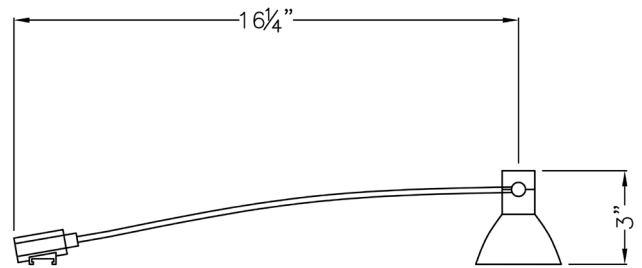

Date: _____ Type: _____
Client: _____
Project: _____

LV-PERF

SkandaLights® Arm Light

Low voltage arm light - spot

Designed to deliver high quality spot lighting to desired areas

- Rugged perforated metal fixture head
- Fixture head design aids in dissipation of heat
- 10' power cord permanently attached - plugs into a transformer with integrated 3 prong plug
- Available in black or silver
- 50 watt MR-16 covered glass lamp included
- Over 50 clamps/clip styles available
- European design combined with outstanding range of motion to direct light where desired
- Designed to use MR-16 lamp to deliver good white light to illuminate desired area
- Mounts to virtually any application with over 50 clamp/clip styles available
- ETL listed fixture
- Okay for use at facilities in Las Vegas with lighting restrictions