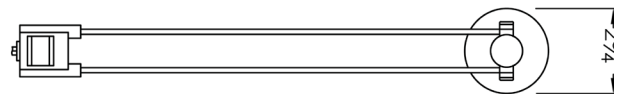

Date: _____ Type: _____
Client: _____
Project: _____

LV-PERF

SkandaLights® Arm Light

Low voltage arm light - spot

Designed to deliver high quality spot lighting to desired areas

- Rugged perforated metal fixture head
- Fixture head design aids in dissipation of heat
- 10' power cord permanently attached - plugs into a transformer with integrated 3 prong plug
- Available in black or silver
- 50 watt MR-16 covered glass lamp included
- Over 50 clamps/clip styles available
- European design combined with outstanding range of motion to direct light where desired
- Designed to use MR-16 lamp to deliver good white light to illuminate desired area
- Mounts to virtually any application with over 50 clamp/clip styles available
- ETL listed fixture
- Okay for use at facilities in Las Vegas with lighting restrictions