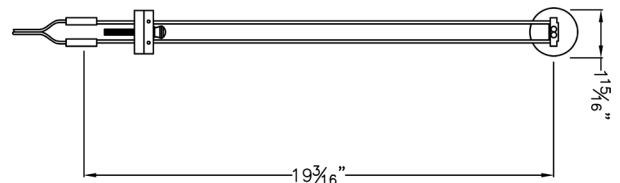

## DSL-Wave

Arm light - spot

Full view

Designed to deliver high quality spot lighting to desired areas

- Lightweight fixture with clean designer appearance
- Wave shaped twin arms are 18" long with 3" arc height
- Fixture head rotates 330 degrees
- Arms slide through clamp to desired mounting position
- Clamp securely mounts to hard surfaces or tubing from 1/2" to 1"
- Mounts to virtually any surface
- 12 volt, 3 wire transformer with integrated 3 wire plug
- Optional MR-16 accessories available
- Modern design combined with outstanding range of motion and positioning to direct light where desired
- Designed to use a wide variety of accessories to change the look of the fixture to meet particular needs
- ETL listed fixture
- Okay for use at facilities in Las Vegas with lighting restrictions