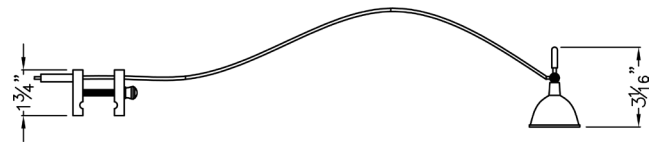

## DSL-Wave

Arm light - spot

Full view

Designed to deliver high quality spot lighting to desired areas

- Lightweight fixture with clean designer appearance
- Wave shaped twin arms are 18" long with 3" arc height
- Fixture head rotates 330 degrees
- Arms slide through clamp to desired mounting position
- Clamp securely mounts to hard surfaces or tubing from 1/2" to 1"
- Mounts to virtually any surface
- 12 volt, 3 wire transformer with integrated 3 wire plug
- Optional MR-16 accessories available
- Modern design combined with outstanding range of motion and positioning to direct light where desired
- Designed to use a wide variety of accessories to change the look of the fixture to meet particular needs
- ETL listed fixture
- Okay for use at facilities in Las Vegas with lighting restrictions