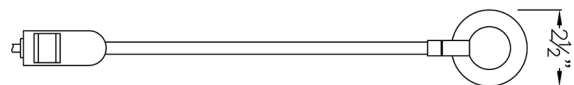

Date: _____ Type: _____

Client: _____

Project: _____

LV99-0031 & LV99-0041

SkandaLights® GZ-2004

Line voltage arm light - spot

Designed to deliver high quality spot lighting to desired areas

- Rugged metal fixture head
- Round cone shaped design
- 6.5' 3 wire permanently attached power cord
- Available in black or silver
- Lamp included: Choice of a 50W or 75W GZ lamp or 7W - 4000K (530 lumen) LED Lamp
- Mounts to virtually any application with over 50 clamp/clip styles available
- Outstanding range of motion to direct light were desired
- Fixture head design aids in dissipation of heat
- ETL listed fixture
- Okay for use at facilities in Las Vegas with lighting restrictions