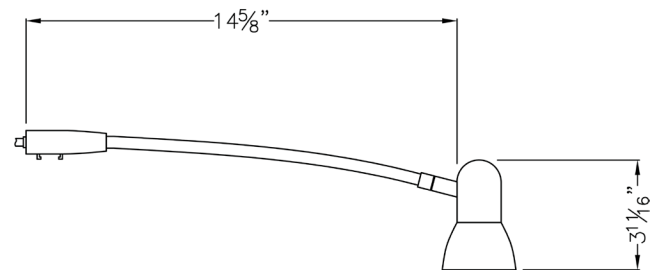

Date: _____ Type: _____

Client: _____

Project: _____

LV99-0031 & LV99-0041

SkandaLights® GZ-2004

Line voltage arm light - spot

Designed to deliver high quality spot lighting to desired areas

- Rugged metal fixture head
- Round cone shaped design
- 6.5' 3 wire permanently attached power cord
- Available in black or silver
- Lamp included: Choice of a 50W or 75W GZ lamp or 7W - 4000K (530 lumen) LED Lamp
- Mounts to virtually any application with over 50 clamp/clip styles available
- Outstanding range of motion to direct light were desired
- Fixture head design aids in dissipation of heat
- ETL listed fixture
- Okay for use at facilities in Las Vegas with lighting restrictions