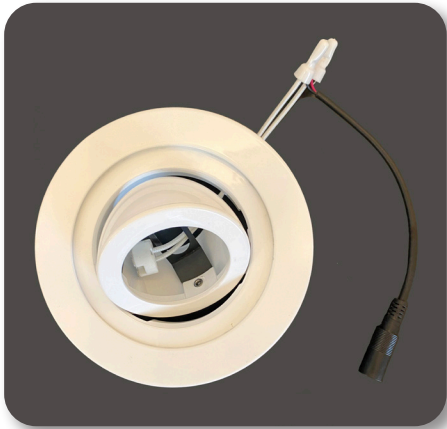

Date: _____ Type: _____

Client: _____

Project: _____

4" Recessed Fixture with Adjustable Gimbal Trim

VL-TJ-TH06-X

- 4" Recessed Fixture with adjustable gimbal trim
- Butterfly spring wings for recessed installation
- Available in matte black (VL-TJ-TH06-B) or matte white (VL-TJ-TH06-W)
- MR16 style socket attached to 6" barrel connector for easy plug and play connection to power supply (sold separately)
- LED or Halogen lamp sold separately