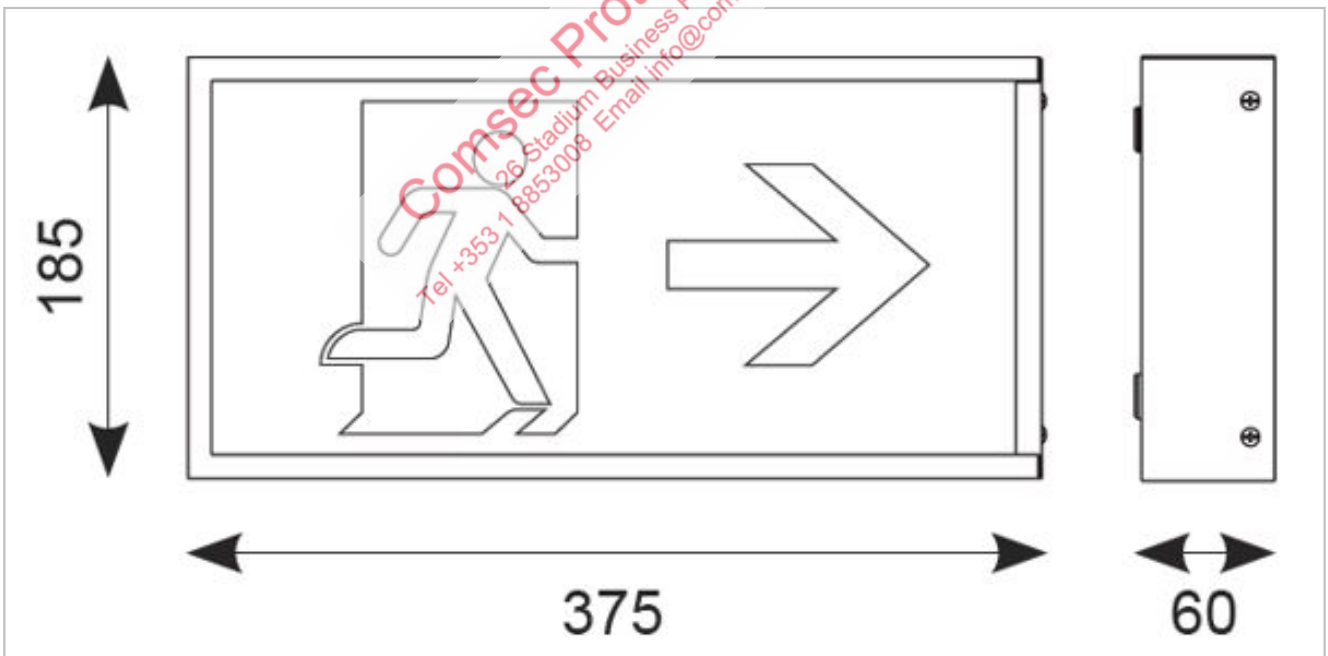

AWLED/3M

Features

White steel LED exit box sign with legend.

Larger dimensions enables easy retrofit replacement of fluorescent products.

Viewing distance 37 metres.

Comsec Protection Systems.
26 Stadium Business Park, Dublin D11 FY81
Tel: +353 1 8853008 Email: info@comsec.ie WWW.Comsec.ie

Technical Data - ETIM - Emergency luminaire (EC001957)

Mounting method Wall surface mounted

Function Escape route signage

With light source Yes

Material housing Steel

Colour housing White

Nominal voltage 230-230 V

Degree of protection (IP) IP20

Protection class I

Max. system power 3 W

Colour temperature 6000-6000 K

Recognition distance 37 m

Width 60 mm

Height/depth 185 mm

Length 375 mm