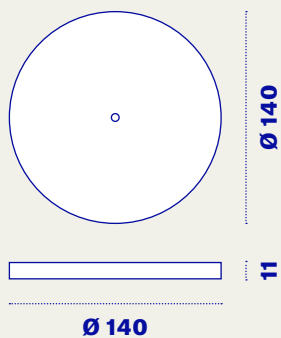

Puck

Puck, caricatore wireless, è un dispositivo dal design compatto e versatile, disponibile in colorazione nera con finitura opaca. Oltre a ricaricare la lampada wireless Suro e alimentare tutti i dispositivi prodotti da Lym, può anche ricaricare i prodotti compatibili con la tecnologia wireless, come gli smartphone di ultima generazione.

Puck, wireless charger, is a compact and versatile device, available in a black matte finishing. Besides from charging the wireless lamp Suro, it can supply power to all the devices produced by Lym and it can charge devices that are compatible with the wireless charge technology, such as last generation smartphones.

Energy

InDoor

Puck

Tensione alimentazione	5 VDC

Input	1,5 A

Usabilità	INDOOR

Codice

PUC-001

Alimentatore incluso