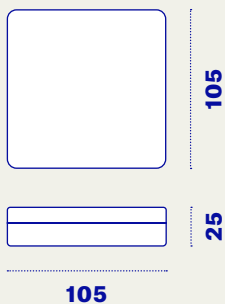

Antares S100 is a squared LED lamp equipped with wireless technology. Thanks to the high color rendering opaline, Antares emits a pleasant diffused light.

Magnetic
fixing

Light

InDoor

Antares S100

Tecnologia	LED
Temperatura	<input checked="" type="radio"/> 3000K <input type="radio"/> 4000K
Lumen	540 a 3000K - 580 a 4000K
Ottica	DIFFUSA
CRI	90
Potenza	3,4 W
Uso	INDOOR

Codice	Colore	Temperatura
ATS-111	<input type="radio"/> Bianco	3000K
ATS-112	<input type="radio"/> Bianco	4000K
ATS-121	<input checked="" type="radio"/> Nero	3000K
ATS-122	<input checked="" type="radio"/> Nero	4000K