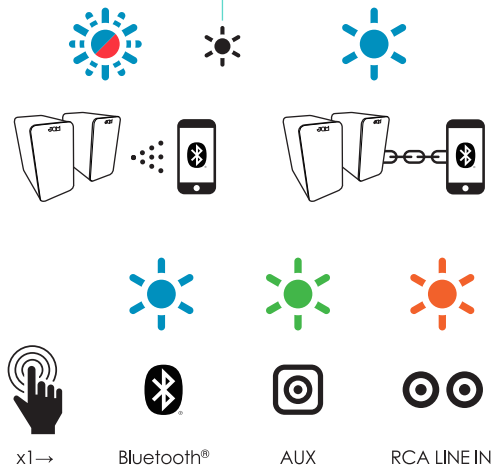

BLUETOOTH® BOOKSHELF

HX-P400
Quickstart Guide
Guide de démarrage rapide
Guía de inicio rápido
Schnellstartanleitung
Guida rapida

QS-HXP400 © 2020 JAM. All rights reserved. JAM is a registered trademark of HMDX. The Bluetooth® word mark and logos are registered trademarks owned by Bluetooth SIG, Inc. and any use of such marks by HMDX is under license. / Tous droits réservés / Todos derechos reservados / Alle Rechte vorbehalten / Tutti i diritti riservati

Bluetooth®

AUX

RCA LINE IN