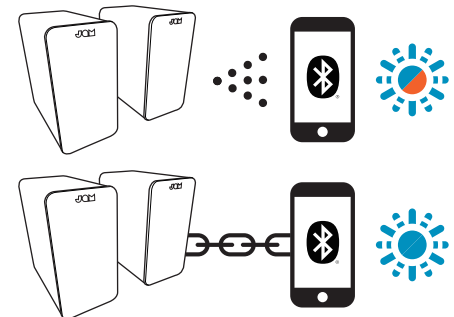

BLUETOOTH® BOOKSHELF

HX-P400
Quickstart Guide
Guide de démarrage rapide
Guía de inicio rápido
Schnellstartanleitung
Guida rapida

QS-HXP400 © 2020 JAM. All rights reserved. JAM is a registered trademark of HMDX. The Bluetooth® word mark and logos are registered trademarks owned by Bluetooth SIG, Inc. and any use of such marks by HMDX is under license. / Tous droits réservés / Todos derechos reservados / Alle Rechte vorbehalten / Tutti i diritti riservati

Bluetooth®

AUX

RCA LINE IN