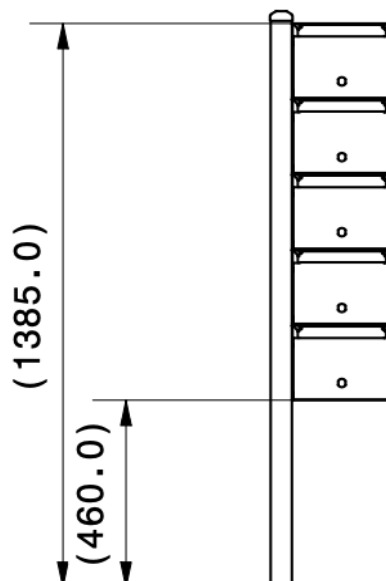

Multibank Post Installation Guide

This is a guide to installing your multibank on posts. This includes information for ground or concrete mounted posts.

All letterboxes should have their mail slot within 600mm and 1500mm from the ground, no higher, no lower.

This means that our multibanks can be a maximum of 6 boxes high due to the size of the boxes and the posts.

1 High

Post Height
Ground: 1400mm
Concrete: 1000mm

2 High

Post Height
Ground: 1600mm
Concrete: 1200mm

3 High

Post Height
Ground: 1600mm
Concrete: 1200mm

4 High

Post Height
Ground: 1600mm
Concrete: 1200mm

5 High

Post Height
Ground: 1850mm
Concrete: 1600mm

6 High

Post Height
Ground: 2100mm
Concrete: 1600mm