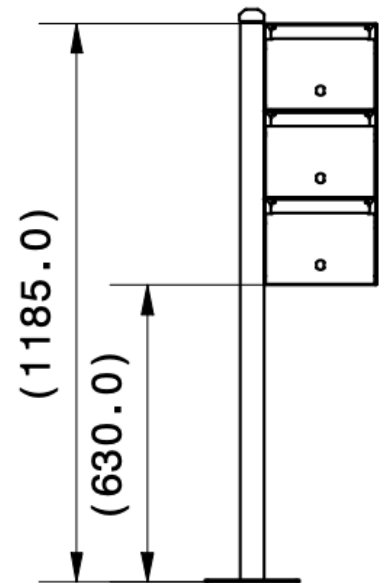

Multibank Post Installation Guide

This is a guide to installing your multibank on posts. This includes information for ground or concrete mounted posts.

All letterboxes should have their mail slot within 600mm and 1500mm from the ground, no higher, no lower.

This means that our multibanks can be a maximum of 6 boxes high due to the size of the boxes and the posts.

1 High

Post Height
Ground: 1400mm
Concrete: 1000mm

2 High

Post Height
Ground: 1600mm
Concrete: 1200mm

3 High

Post Height
Ground: 1600mm
Concrete: 1200mm

4 High

Post Height
Ground: 1600mm
Concrete: 1200mm

5 High

Post Height
Ground: 1850mm
Concrete: 1600mm

6 High

Post Height
Ground: 2100mm
Concrete: 1600mm