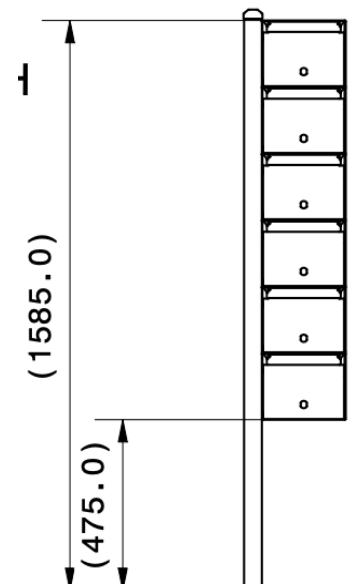

Multibank Post Installation Guide

This is a guide to installing your multibank on posts. This includes information for ground or concrete mounted posts.

All letterboxes should have their mail slot within 600mm and 1500mm from the ground, no higher, no lower.

This means that our multibanks can be a maximum of 6 boxes high due to the size of the boxes and the posts.

1 High

Post Height
Ground: 1400mm
Concrete: 1000mm

2 High

Post Height
Ground: 1600mm
Concrete: 1200mm

3 High

Post Height
Ground: 1600mm
Concrete: 1200mm

4 High

Post Height
Ground: 1600mm
Concrete: 1200mm

5 High

Post Height
Ground: 1850mm
Concrete: 1600mm

6 High

Post Height
Ground: 2100mm
Concrete: 1600mm