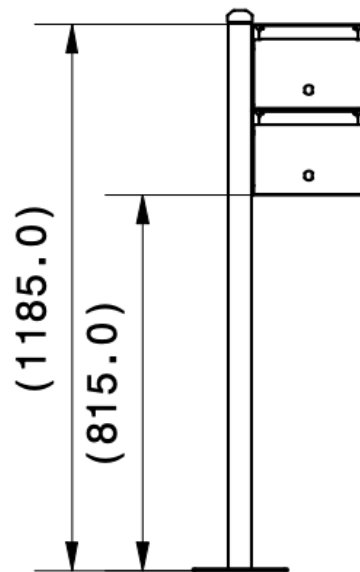

Multibank Post Installation Guide

This is a guide to installing your multibank on posts. This includes information for ground or concrete mounted posts.

All letterboxes should have their mail slot within 600mm and 1500mm from the ground, no higher, no lower.

This means that our multibanks can be a maximum of 6 boxes high due to the size of the boxes and the posts.

1 High

Post Height
Ground: 1400mm
Concrete: 1000mm

2 High

Post Height
Ground: 1600mm
Concrete: 1200mm

3 High

Post Height
Ground: 1600mm
Concrete: 1200mm

4 High

Post Height
Ground: 1600mm
Concrete: 1200mm

5 High

Post Height
Ground: 1850mm
Concrete: 1600mm

6 High

Post Height
Ground: 2100mm
Concrete: 1600mm