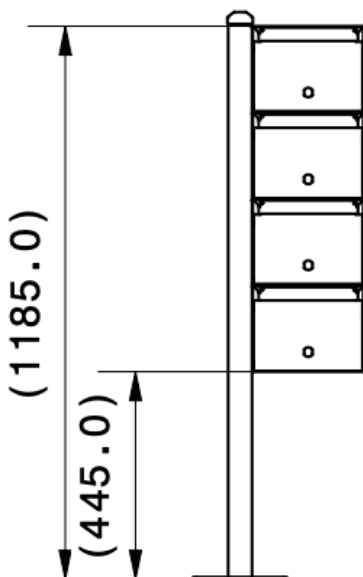

Multibank Post Installation Guide

This is a guide to installing your multibank on posts. This includes information for ground or concrete mounted posts.

All letterboxes should have their mail slot within 600mm and 1500mm from the ground, no higher, no lower.

This means that our multibanks can be a maximum of 6 boxes high due to the size of the boxes and the posts.

1 High

Post Height
Ground: 1400mm
Concrete: 1000mm

2 High

Post Height
Ground: 1600mm
Concrete: 1200mm

3 High

Post Height
Ground: 1600mm
Concrete: 1200mm

4 High

Post Height
Ground: 1600mm
Concrete: 1200mm

5 High

Post Height
Ground: 1850mm
Concrete: 1600mm

6 High

Post Height
Ground: 2100mm
Concrete: 1600mm