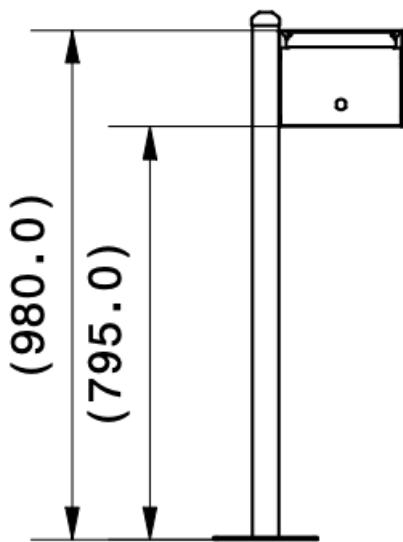

Multibank Post Installation Guide

This is a guide to installing your multibank on posts. This includes information for ground or concrete mounted posts.

All letterboxes should have their mail slot within 600mm and 1500mm from the ground, no higher, no lower.

This means that our multibanks can be a maximum of 6 boxes high due to the size of the boxes and the posts.

1 High

Post Height
Ground: 1400mm
Concrete: 1000mm

2 High

Post Height
Ground: 1600mm
Concrete: 1200mm

3 High

Post Height
Ground: 1600mm
Concrete: 1200mm

4 High

Post Height
Ground: 1600mm
Concrete: 1200mm

5 High

Post Height
Ground: 1850mm
Concrete: 1600mm

6 High

Post Height
Ground: 2100mm
Concrete: 1600mm