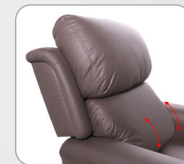

Power Adjustable
Headrest

Power Adjustable
Lumbar

Soft Vertical Lift

Transport Castors

Clinical Benefits

- Posture & Repositioning
- Built-in powered headrest and lumbar support adjustments can assist with
 - Kyphosis
 - Lordosis

Specifications

Overall Height: 110cm

Overall Width: 85cm

Overall Depth: 80cm

Armrest Height (From floor): 64cm

Seat Height (From floor): 50cm

Seat Width (Measured on sitting area): 56cm

Seat Depth (Measured on sitting area): 50cm

Safe Working Load (SWL): 150kg

Features

- Choice of 3 material types and a wide range of colours.
- **Multilayered foam** – Using the highest quality multilayered foam allows ultimate comfort and product longevity.
- **Quad motors** – Adjust the headrest, lumbar, backrest and footrest independently to suit your positioning needs.
- **Home button** – Press the unique home button feature to bring the chair back to its natural position, eliminating the hassle of multiple operations.
- **USB** – Charge your electrical devices through the USB ported hand control.
- Transport castors included.