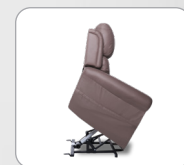

The Chadwick

COLLECTION

“Best seat in the house.”

Soft Touch Fabric

Innovation & Style.

Exclusive to the ILS group, the state of the art Chadwick recliner lift chair puts you in complete control of your comfort. It's unique quad motor technology ensures fully independent headrest, lumbar, backrest & footrest adjustments. Boasting a contemporary & elegant design, the Chadwick collection was created to offer ultimate luxury and ergonomic satisfaction.

Power Adjustable
Headrest

Power Adjustable
Lumbar

Soft Vertical Lift

Transport Castors

Clinical Benefits

- Posture & Repositioning
- Built-in powered headrest and lumbar support adjustments can assist with
 - Kyphosis
 - Lordosis

Specifications

Overall Height: 110cm

Overall Width: 85cm

Overall Depth: 80cm

Armrest Height (From floor): 64cm

Seat Height (From floor): 50cm

Seat Width (Measured on sitting area): 56cm

Seat Depth (Measured on sitting area): 50cm

Safe Working Load (SWL): 150kg

Features

- Choice of 3 material types and a wide range of colours.
- **Multilayered foam** – Using the highest quality multilayered foam allows ultimate comfort and product longevity.
- **Quad motors** – Adjust the headrest, lumbar, backrest and footrest independently to suit your positioning needs.
- **Home button** – Press the unique home button feature to bring the chair back to its natural position, eliminating the hassle of multiple operations.
- **USB** – Charge your electrical devices through the USB ported hand control.
- Transport castors included.