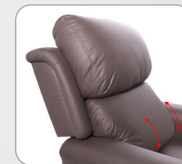

Power Adjustable
Headrest

Power Adjustable
Lumbar

Soft Vertical Lift

Transport Castors

Clinical Benefits

- Posture & Repositioning
- Built-in powered headrest and lumbar support adjustments can assist with
 - Kyphosis
 - Lordosis

Specifications

Overall Height: 110cm

Overall Width: 85cm

Overall Depth: 80cm

Armrest Height (From floor): 64cm

Seat Height (From floor): 50cm

Seat Width (Measured on sitting area): 56cm

Seat Depth (Measured on sitting area): 50cm

Safe Working Load (SWL): 150kg

Features

- Choice of 3 material types and a wide range of colours.
- **Multilayered foam** – Using the highest quality multilayered foam allows ultimate comfort and product longevity.
- **Quad motors** – Adjust the headrest, lumbar, backrest and footrest independently to suit your positioning needs.
- **Home button** – Press the unique home button feature to bring the chair back to its natural position, eliminating the hassle of multiple operations.
- **USB** – Charge your electrical devices through the USB ported hand control.
- Transport castors included.