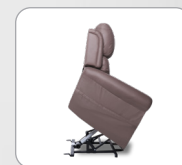

The Chadwick

COLLECTION

“Best seat in the house.”

Soft Touch Fabric

Innovation & Style.

Exclusive to the ILS group, the state of the art Chadwick recliner lift chair puts you in complete control of your comfort. It's unique quad motor technology ensures fully independent headrest, lumbar, backrest & footrest adjustments. Boasting a contemporary & elegant design, the Chadwick collection was created to offer ultimate luxury and ergonomic satisfaction.

Power Adjustable
Headrest

Power Adjustable
Lumbar

Soft Vertical Lift

Transport Castors

Clinical Benefits

- Posture & Repositioning
- Built-in powered headrest and lumbar support adjustments can assist with
 - Kyphosis
 - Lordosis

Specifications

Overall Height: 110cm

Overall Width: 85cm

Overall Depth: 80cm

Armrest Height (From floor): 64cm

Seat Height (From floor): 50cm

Seat Width (Measured on sitting area): 56cm

Seat Depth (Measured on sitting area): 50cm

Safe Working Load (SWL): 150kg

Features

- Choice of 3 material types and a wide range of colours.
- **Multilayered foam** – Using the highest quality multilayered foam allows ultimate comfort and product longevity.
- **Quad motors** – Adjust the headrest, lumbar, backrest and footrest independently to suit your positioning needs.
- **Home button** – Press the unique home button feature to bring the chair back to its natural position, eliminating the hassle of multiple operations.
- **USB** – Charge your electrical devices through the USB ported hand control.
- Transport castors included.