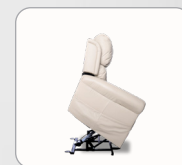

### Innovation & Style.

Exclusive to the ILS group, the state of the art Chadwick recliner lift chair puts you in complete control of your comfort. It's unique quad motor technology ensures fully independent headrest, lumbar, backrest & footrest adjustments. Boasting a contemporary & elegant design, the Chadwick collection was created to offer ultimate luxury and ergonomic satisfaction.

Power Adjustable Headrest

Power Adjustable Lumbar

Soft Vertical Lift

Transport Castors

## Features

- Choice of 3 material types and a wide range of colours.
- **Multilayered foam** – Using the highest quality multilayered foam allows ultimate comfort and product longevity.
- **Quad motors** – Adjust the headrest, lumbar, backrest and footrest independently to suit your positioning needs.
- **Home button** – Press the unique home button feature to bring the chair back to its natural position, eliminating the hassle of multiple operations.
- **USB** – Charge your electrical devices through the USB ported hand control.
- Transport castors included.