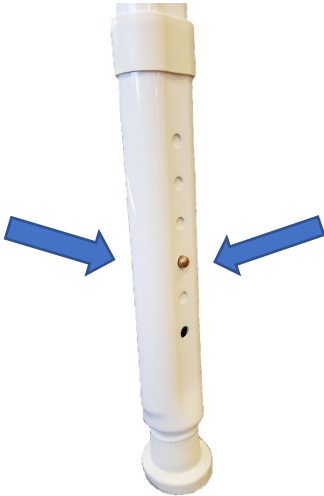

## **Adjustment of the legs** (if applicable)

**Step 1:** Using your thumb, push down the Push-Pin and slide the leg up or down until the Push-Pin clicks back into the location hole.

*(In some cases there maybe a push-pin on either side of the leg.)*

**Step 2:** Ensure the Pin/s is completely through the hole, and test to ensure the two pieces do not come apart.

**Step 3:** Ensure all legs are adjusted to the same height.

**RM408-65 Bariatric Shower Stool** – to fix the backrest please attach in the same manner ensuring the Push-Pins are correctly located.