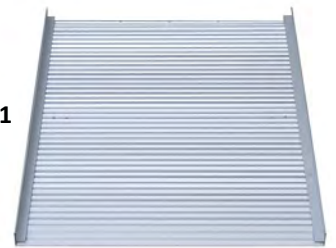

Folded width 370mm
 Channel width.....700mm
 Weight capacity 272kg
 (WCR180)..... 300kg

Product Code: 910mm(3ft) **VA142C**
 1520mm(5ft) **VA142K**
 1830mm(6ft) **WCR180**

Telescopic Channel

- * Gritted surface for increased grip
- * Lightweight

Specifications

Length collapsed (VA147F)744mm
 (VA147S)...1201mm
 Channel width189mm
 Weight capacity 180kg

Product Code: 1220mm(4ft) **VA147F**
 2130mm(7ft) **VA147S**

Ramp Roll Up

Product Code: (3ft) **VA141**

- * Easy access to houses and cars
- * Portable & Compact
- * Supplied with handy carry bag

Specifications

Length 160mm
 Width200mm
 Height900mm
 Weight capacity ...300kg

Folding Suitcase

- * Gritted surface for increased grip
- * Tri-fold for easy storage and transport