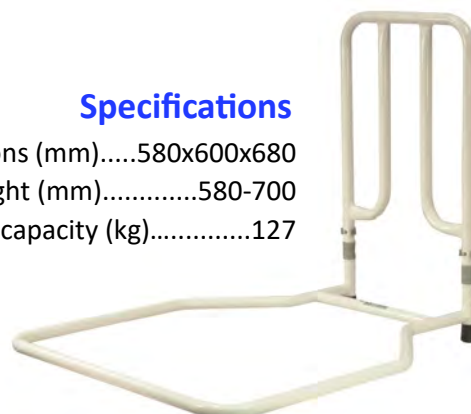

Bedroom

Bed Rails

Place under mattress to assist user in getting in and out of bed.

Specifications

Dimensions (mm).....520x810
Height (mm).....440-570
Weight capacity (kg).....127

- * Height adjustable safety rail
- * Large base for improved stability
- * High quality easy to clean epoxy resin finish

Product Code: RM506-KD

Specifications

Dimensions (mm).....580x600x680
Height (mm).....580-700
Weight capacity (kg).....127

Product Code: VY428

Product Code: VY428S

- * Designed for use on slated beds with a lip
- * Large extendable base for improved stability

Specifications

Overall dimensions (mm).....500x450x580-820
Handle Width 330
Weight capacity (kg).....160

The double bedrail passes below the mattress and the looped handles extend up either side of the bed.

- * Easy adjustable telescopic tube to adjust width
- * One side can be turned down if not required on either sides of the bed
- * High quality, durable chrome finish

Specifications

Width Adjustable (mm)....910-1530
Height (mm) 360
Depth (mm) 340
Weight Capacity (kg)127