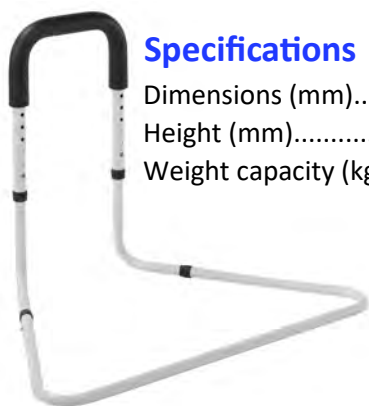

Bedroom

Bed Rails

Place under mattress to assist user in getting in and out of bed.

Specifications

Dimensions (mm).....520x810
Height (mm).....440-570
Weight capacity (kg).....127

- * Height adjustable safety rail
- * Large base for improved stability
- * High quality easy to clean epoxy resin finish

Product Code: RM506-KD

Specifications

Dimensions (mm).....580x600x680
Height (mm).....580-700
Weight capacity (kg).....127

Product Code: VY428

Product Code: VY428S

- * Designed for use on slated beds with a lip
- * Large extendable base for improved stability

Specifications

Overall dimensions (mm).....500x450x580-820
Handle Width 330
Weight capacity (kg).....160

The double bedrail passes below the mattress and the looped handles extend up either side of the bed.

- * Easy adjustable telescopic tube to adjust width
- * One side can be turned down if not required on either sides of the bed
- * High quality, durable chrome finish

Specifications

Width Adjustable (mm)....910-1530
Height (mm) 360
Depth (mm) 340
Weight Capacity (kg)127