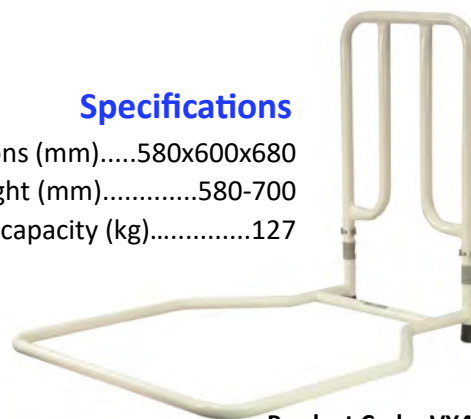

#### Specifications

Dimensions (mm).....520x810  
 Height (mm).....440-570  
 Weight capacity (kg).....127

- \* Height adjustable safety rail
- \* Large base for improved stability
- \* High quality easy to clean epoxy resin finish

#### Specifications

Dimensions (mm).....580x600x680  
 Height (mm).....580-700  
 Weight capacity (kg).....127

Product Code: VY428

Product Code: VY428S

- \* Designed for use on slatted beds with a lip
- \* Large extendable base for improved stability

#### Specifications

Overall dimensions (mm).....500x450x580-820  
 Handle Width ..... 330  
 Weight capacity (kg).....160

The double bedrail passes below the mattress and the looped handles extend up either side of the bed.

#### Specifications

Width Adjustable (mm)....910-1530  
 Height (mm) ..... 360  
 Depth (mm) ..... 340  
 Weight Capacity (kg) .....127

Product Code: VY430