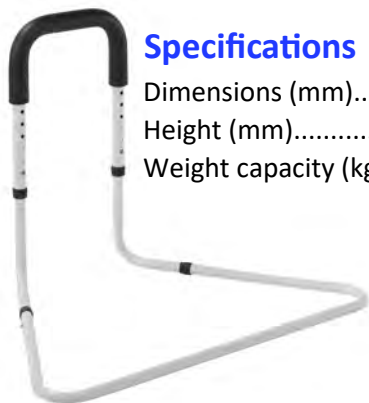

#### Specifications

Dimensions (mm).....520x810  
 Height (mm).....440-570  
 Weight capacity (kg).....127

- \* Height adjustable safety rail
- \* Large base for improved stability
- \* High quality easy to clean epoxy resin finish

#### Specifications

Dimensions (mm).....580x600x680  
 Height (mm).....580-700  
 Weight capacity (kg).....127

Product Code: VY428

Product Code: VY428S

- \* Designed for use on slatted beds with a lip
- \* Large extendable base for improved stability

#### Specifications

Overall dimensions (mm).....500x450x580-820  
 Handle Width ..... 330  
 Weight capacity (kg).....160

The double bedrail passes below the mattress and the looped handles extend up either side of the bed.

#### Specifications

Width Adjustable (mm)....910-1530  
 Height (mm) ..... 360  
 Depth (mm) ..... 340  
 Weight Capacity (kg) .....127

Product Code: VY430