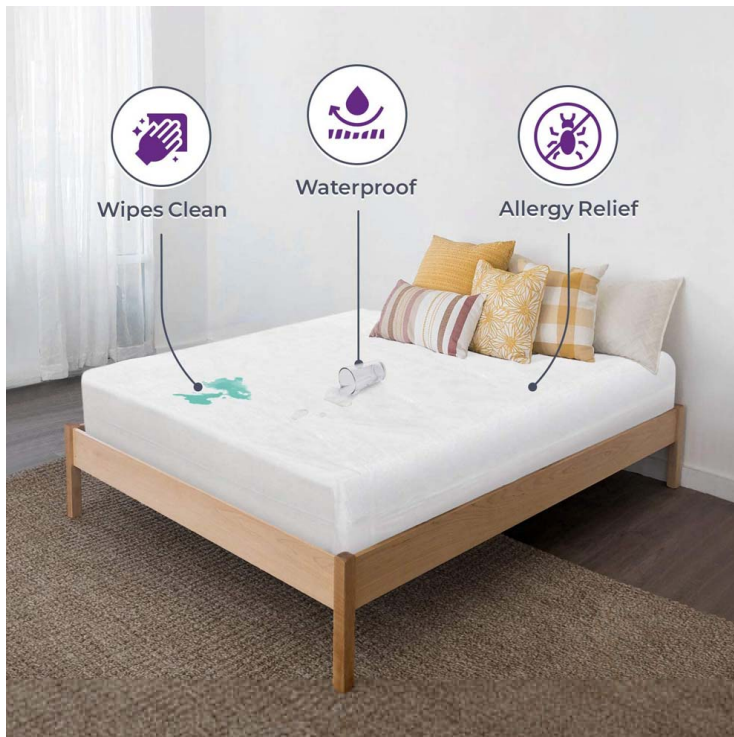

## Zippered Vinyl Mattress Protector Cover

	Single 21cm	Single 30cm	King Single 21cm	King Single 30cm
<b>Height</b>	21cm	30cm	21cm	30cm
<b>Width</b>	92cm	92cm	107cm	107cm
<b>Length</b>	188cm	188cm	203cm	203cm