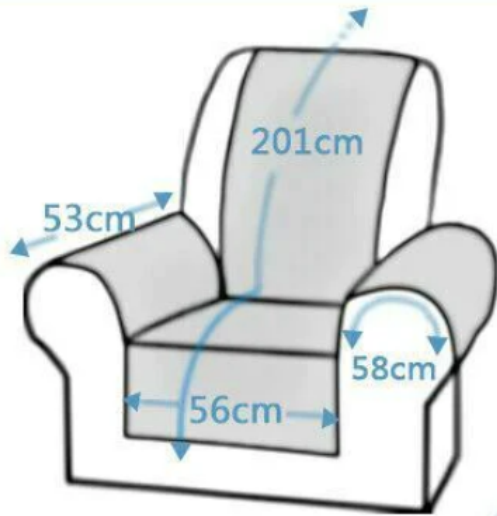

## Waterproof Recliner Chair Cover

## Specifications

**STANDARD**

**OVERSIZED**

**Standard Recliner:** 173cm x 200cm, seat width up to 56cm

**XL Recliner:** 213cm x 231cm, seat width up to 76cm.